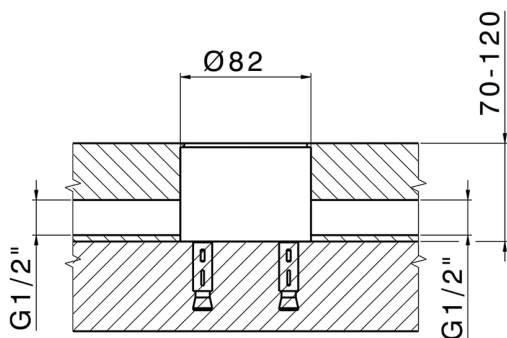

Concealed part single lever free-standing CONCEALED_ZB004510

MODEL **ZB004510**

Floor mounted concealed part, for free-standing mixer

AVAILABLE FINISHINGS

04 04 Without finishing

CHARACTERISTICS

Installation	Concealed
Concealed	1

2024-11-21