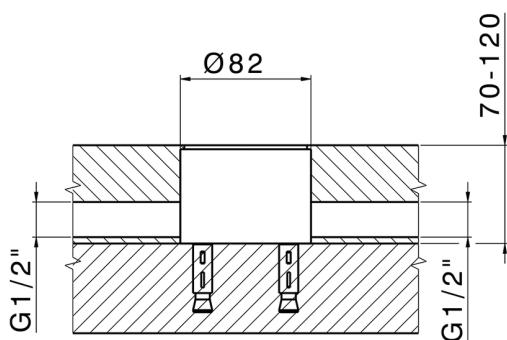

Exposed part for single-lever bath shower mixer NUOVA EGO_NE014200

MODEL **NE014200**

Exposed part for single-lever bath shower mixer, handshower holder on column, ABS 27x27mm one spray minimalist square handshower, 150 cm smooth SILVERFLEX Flexible Hose, without concealed part (for item ZB004510)

AVAILABLE FINISHINGS

- 
21 21 Chrome
- 
2F 2F Brushed Nickel
- 
40 40 Matt Black
- 
4Q 4Q Matt White

CHARACTERISTICS

Cartridge Spare Parts **ZZ97179000**

35 mm Cartridge

Installation **Concealed**

Required concealed parts **ZB004510**

Concealed part single lever free-standing CONCEALED_ZB004510

MODEL **ZB004510**

Floor mounted concealed part, for free-standing mixer

AVAILABLE FINISHINGS

 **04** 04 Without finishing

CHARACTERISTICS

| | |
|--------------|------------------|
| Installation | Concealed |
| Concealed | 1 |