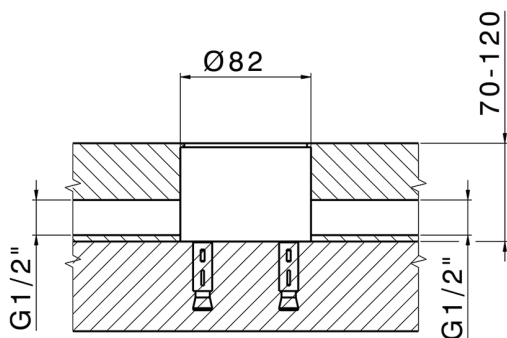

## Exposed part for single-lever bath shower mixer NUOVA EGO\_NE014200

MODEL **NE014200**

Exposed part for single-lever bath shower mixer, handshower holder on column, ABS 27x27mm one spray minimalist square handshower, 150 cm smooth SILVERFLEX Flexible Hose, without concealed part (for item ZB004510)

### CHARACTERISTICS

Cartridge Spare Parts **ZZ97179000**

**35 mm Cartridge**

Installation **Concealed**

Required concealed parts **ZB004510**

**Concealed part single lever free-standing CONCEALED\_ZB004510**

MODEL **ZB004510**

Floor mounted concealed part, for free-standing mixer

AVAILABLE FINISHINGS

 **04** 04 Without finishing

CHARACTERISTICS

Installation	<b>Concealed</b>
Concealed	<b>1</b>

2024-11-21