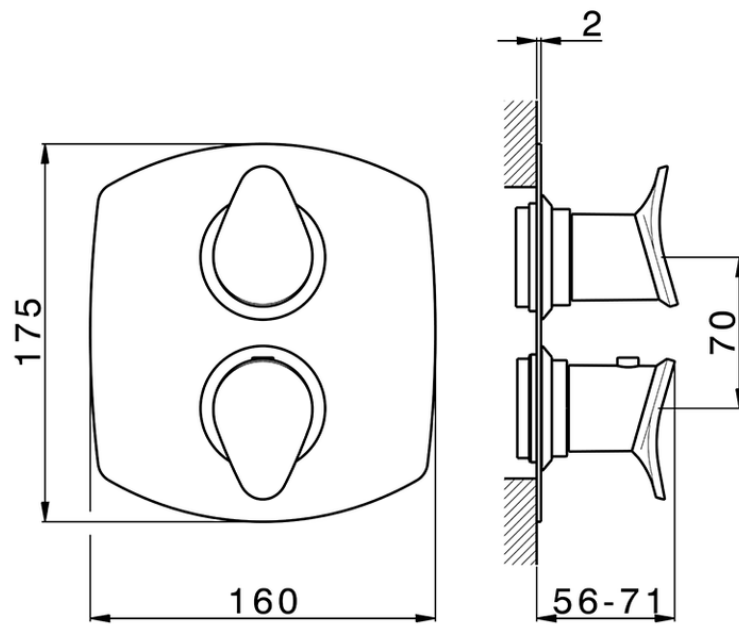

Exposed part for con.thermo.shower valve, 3-outlet HARLOCK_HC018200

HC018200

<https://en.huberitalia.com/exposed-part-for-con-thermo-shower-valve-3-outlet-harlock-hc018200>

Piastra/Plate/Plaque/Platte/Placa

2-3mm: XX 25-40 YY 76-91

10 mm: XX 16-31 YY 65-80

ZB018200

<https://en.huberitalia.com/3-outlet-concealed-thermostatic-shower-valve-concealed-zb018200>

2024-10-18