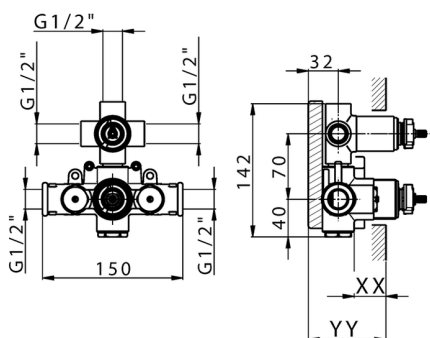

3-Outlet Concealed thermostatic mixer, with 3-outlet diverter, without trim kit

AVAILABLE FINISHINGS

CHARACTERISTICS

Installation	Concealed
Cartridge Spare Parts	24.04A.PP
8x20 Plus P Thermostatic Valve	
Concealed	1

Piastra/Plate/Plaque/Platte/Placa

2-3mm: XX 25-40 YY 76-91

10 mm: XX 16-31 YY 65-80

DeviaStop

The Huber Devia Stop technology allows to adjust the water flow and to direct it to the selected output point (overhead soaker, hand shower, etc).