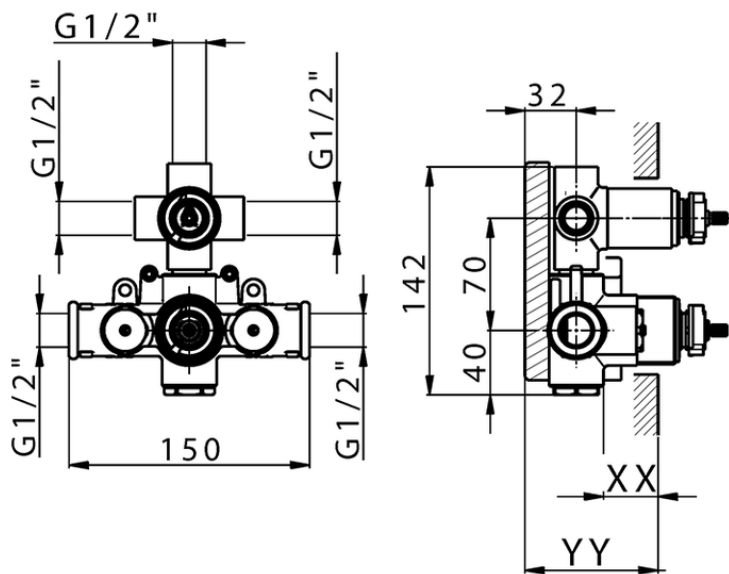

## Exposed part for con.thermo.shower valve, 3-outlet HARLOCK\_HC018200

HC018200

<https://en.huberitalia.com/exposed-part-for-con-thermo-shower-valve-3-outlet-harlock-hc018200>

Piastra/Plate/Plaque/Platte/Placa

2-3mm: XX 25-40 YY 76-91

10 mm: XX 16-31 YY 65-80

ZB018200

<https://en.huberitalia.com/3-outlet-concealed-thermostatic-shower-valve-concealed-zb018200>

2024-10-18