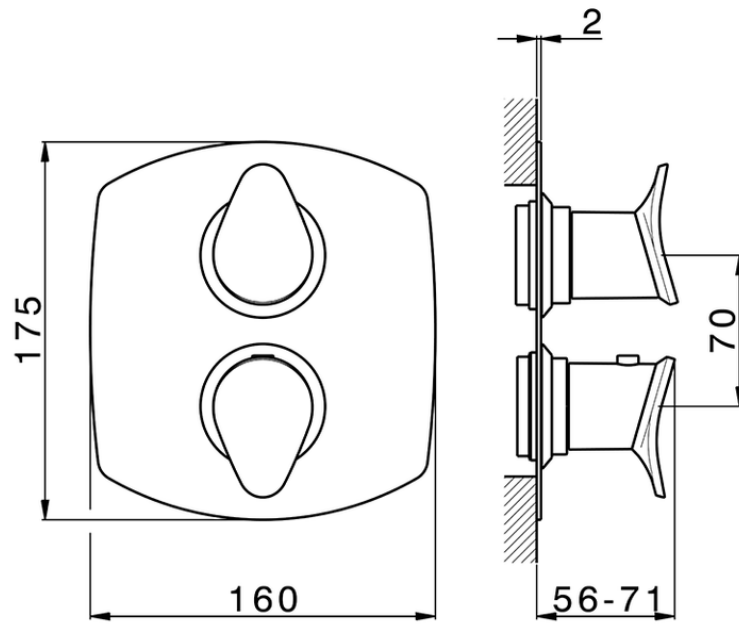

## Exposed part for con.thermo.shower valve, 3-outlet HARLOCK\_HC018200

HC018200

<https://en.huberitalia.com/exposed-part-for-con-thermo-shower-valve-3-outlet-harlock-hc018200>

Piastra/Plate/Plaque/Platte/Placa

2-3mm: XX 25-40 YY 76-91

10 mm: XX 16-31 YY 65-80

ZB018200

<https://en.huberitalia.com/3-outlet-concealed-thermostatic-shower-valve-concealed-zb018200>

2024-10-18