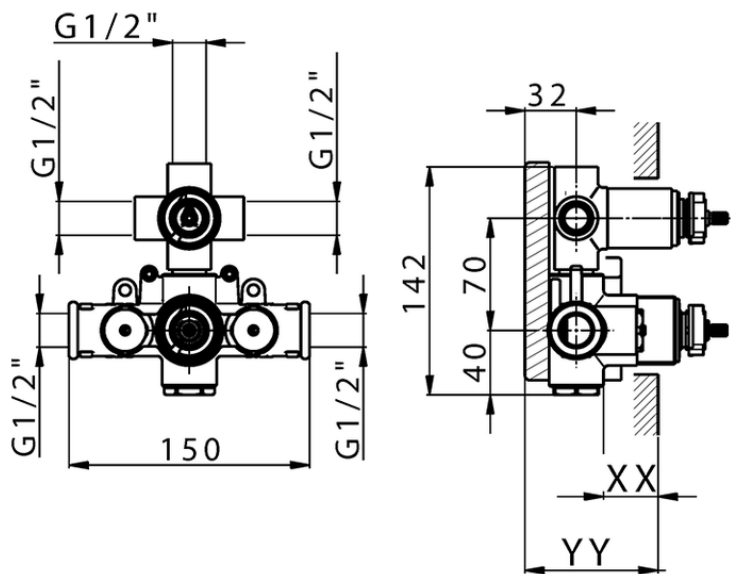

## Exposed part for con.thermo.shower valve, 3-outlet HARLOCK\_HC018200

HC018200

<https://en.huberitalia.com/exposed-part-for-con-thermo-shower-valve-3-outlet-harlock-hc018200>

Piastra/Plate/Plaque/Platte/Placa

2-3mm: XX 25-40 YY 76-91

10 mm: XX 16-31 YY 65-80

ZB018200

<https://en.huberitalia.com/3-outlet-concealed-thermostatic-shower-valve-concealed-zb018200>

2024-10-18