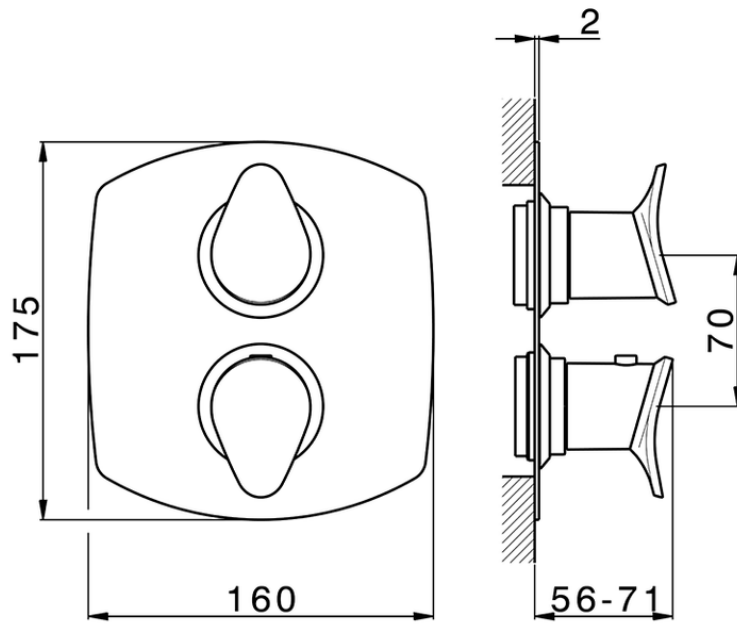

## Exposed part for con.thermo.shower valve, 3-outlet HARLOCK\_HC018200

HC018200

<https://en.huberitalia.com/exposed-part-for-con-thermo-shower-valve-3-outlet-harlock-hc018200>

Piastra/Plate/Plaque/Platte/Placa

2-3mm: XX 25-40 YY 76-91

10 mm: XX 16-31 YY 65-80

ZB018200

<https://en.huberitalia.com/3-outlet-concealed-thermostatic-shower-valve-concealed-zb018200>

2024-10-18