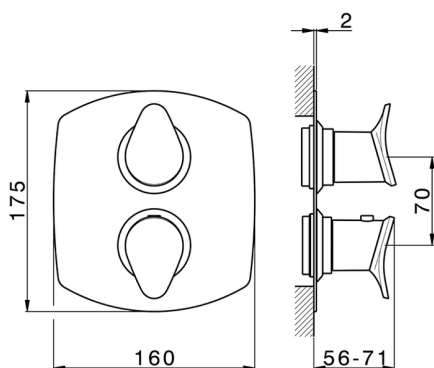

Exposed part for con.thermo.shower valve, 3-outlet HARLOCK_HC018200

MODEL **HC018200**

Exposed part for 3-outlet thermostatic mixer, with 3 outlet diverter, without concealed part, for item ZB018200

AVAILABLE FINISHINGS

-  **21** 21 Chrome
-  **2P** 2P Rose Gold
-  **2Q** 2Q Black Titanium
-  **40** 40 Matt Black
-  **4Q** 4Q Matt White
-  **6T** 6T Chrome/Matt Black

CHARACTERISTICS

Installation **Concealed**
 Required concealed parts **ZB018200**

Piastra/Plate/Plaque/Platte/Placa

2-3mm: XX 25-40 YY 76-91

10 mm: XX 16-31 YY 65-80

DeviaStop

The Huber Devia Stop technology allows to adjust the water flow and to direct it to the selected output point (overhead soaker, hand shower, etc).