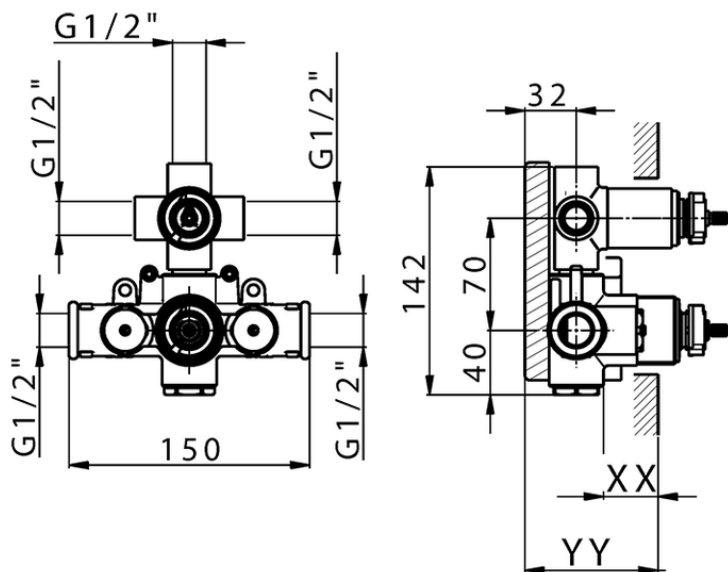

## Exposed part for con.thermo.shower valve, 3-outlet HARLOCK\_HC018200

HC018200

<https://en.huberitalia.com/exposed-part-for-con-thermo-shower-valve-3-outlet-harlock-hc018200>

Piastra/Plate/Plaque/Platte/Placa

2-3mm: XX 25-40 YY 76-91

10 mm: XX 16-31 YY 65-80

ZB018200

<https://en.huberitalia.com/3-outlet-concealed-thermostatic-shower-valve-concealed-zb018200>

2024-10-18