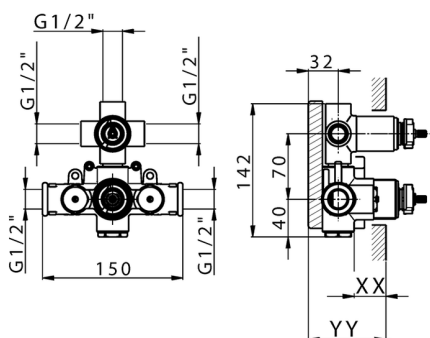

3-Outlet Concealed thermostatic mixer, with 3-outlet diverter, without trim kit

AVAILABLE FINISHINGS

04 04 Without finishing

CHARACTERISTICS

Installation **Concealed**

Cartridge Spare Parts **24.04A.PP**

8x20 Plus P Thermostatic Valve

Concealed **1**

Piastra/Plate/Plaque/Platte/Placa

2-3mm: XX 25-40 YY 76-91

10 mm: XX 16-31 YY 65-80

DeviaStop

The Huber Devia Stop technology allows to adjust the water flow and to direct it to the selected output point (overhead soaker, hand shower, etc).