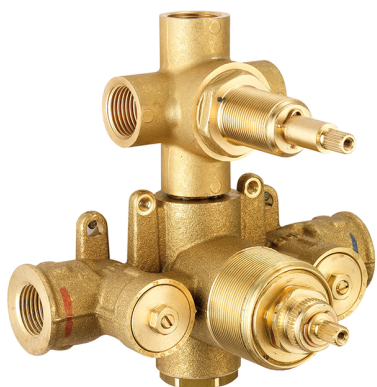

Exposed part for con.thermo.shower valve, 3-outlet HARLOCK_HC018200

MODEL **HC018200**

Exposed part for 3-outlet thermostatic mixer, with 3 outlet diverter, without concealed part, for item ZB018200

AVAILABLE FINISHINGS

-  **21** 21 Chrome
-  **2P** 2P Rose Gold
-  **2Q** 2Q Black Titanium
-  **40** 40 Matt Black
-  **4Q** 4Q Matt White
-  **6T** 6T Chrome/Matt Black

CHARACTERISTICS

Installation **Concealed**
 Required concealed parts **ZB018200**

Thermostatic

The Huber thermostatic is your personal water manager, helping you to handle, control and save water and energy.

3-outlet Concealed thermostatic shower valve CONCEALED_ZB018200

MODEL **ZB018200**

3-Outlet Concealed thermostatic mixer, with 3-outlet diverter, without trim kit

AVAILABLE FINISHINGS

04 04 Without finishing

CHARACTERISTICS

Installation **Concealed**

Cartridge Spare Parts **24.04A.PP**

8x20 Plus P Thermostatic Valve