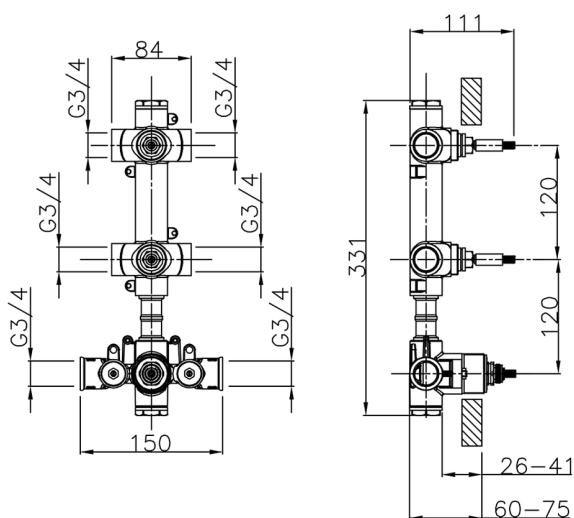

## 2 Function Concealed Thermostatic Valve CONCEALED\_ZB01V200

MODEL **ZB01V200**

2 Function Concealed Thermostatic Valve

AVAILABLE FINISHINGS

 **04** 04 Without finishing

CHARACTERISTICS

Installation	<b>Concealed</b>
Cartridge Spare Parts	<b>23.51A.HF</b>
<b>HF Thermostatic Valve</b>	
Concealed	<b>1</b>