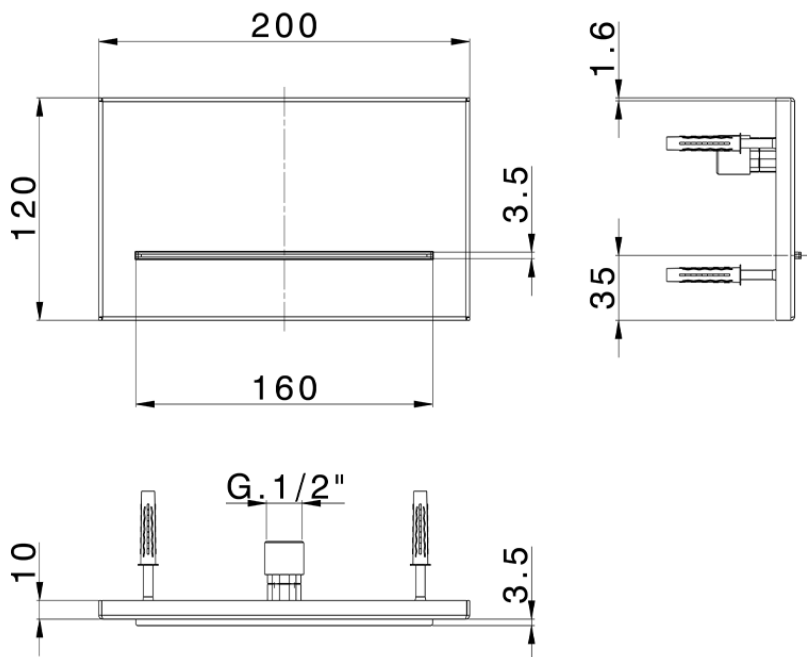

200x120 mm wall-mounted waterfall spout ZEN_ZS129120

ZS129120

<https://en.huberitalia.com/200x120-mm-wall-mounted-waterfall-spout-zen-zs129120>

2024-11-15