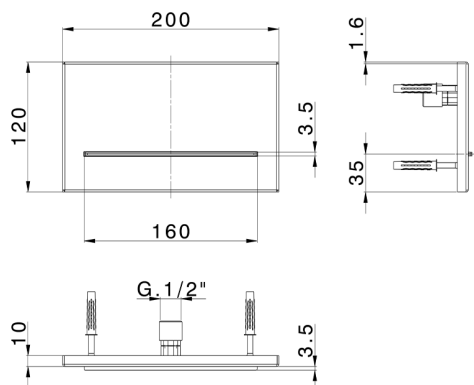

CHARACTERISTICS

2024-11-15