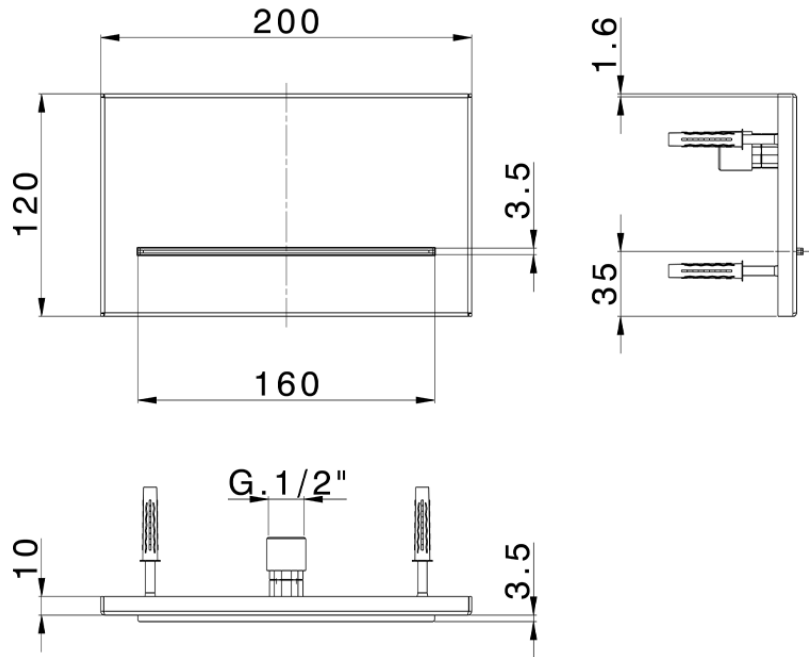

200x120 mm wall-mounted waterfall spout ZEN_ZS129120

ZS129120

<https://en.huberitalia.com/200x120-mm-wall-mounted-waterfall-spout-zen-zs129120>

2024-11-15