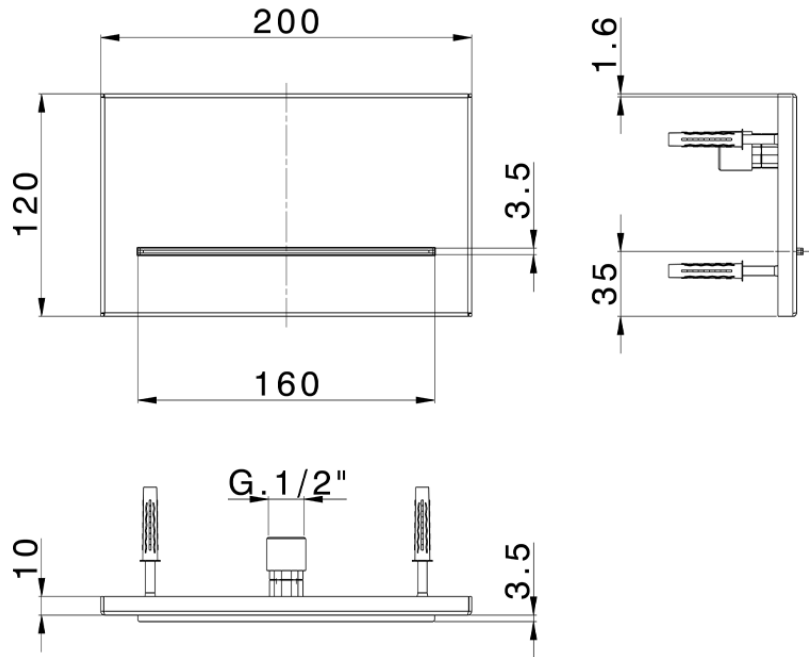

200x120 mm wall-mounted waterfall spout ZEN\_ZS129120

ZS129120

<https://en.huberitalia.com/200x120-mm-wall-mounted-waterfall-spout-zen-zs129120>

2024-11-15