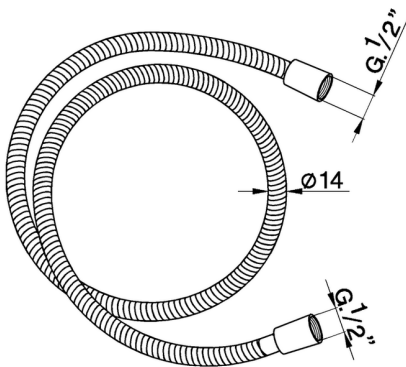

Flexible hose SHOWER_05.FD.07.

MODEL **05.FD.07.**

Flexible hose, 150 cm Brass Flexible Hose

AVAILABLE FINISHINGS

CR CR Chrome

CHARACTERISTICS

2026-04-06