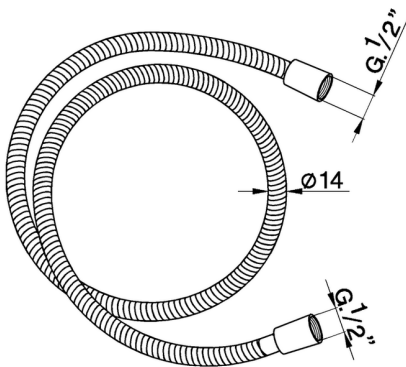

Flexible hose SHOWER_05.FD.07.

MODEL **05.FD.07.**

Flexible hose, 150 cm Brass Flexible Hose

AVAILABLE FINISHINGS

CR CR Chrome

CHARACTERISTICS

2026-06-26