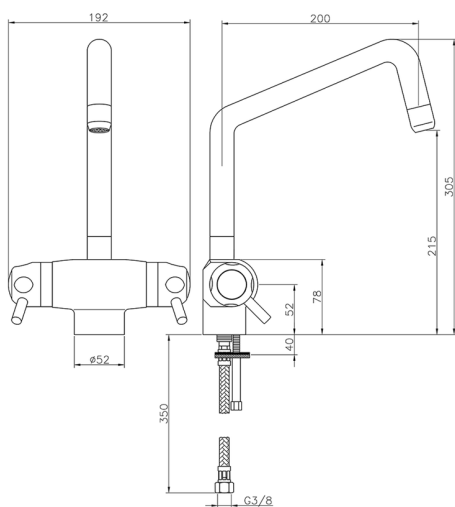

## Thermostatic sink mixer COMMUNITY\_CPT65010

MODEL **CPT65010**

Thermostatic sink mixer, without pop-up waste, G.3/8" stainless steel flexible hose

AVAILABLE FINISHINGS

**21** 21 Chrome

CHARACTERISTICS

Cartridge Spare Parts **24.02AB.PL**

**12x32 Plus Thermostatic Valve**