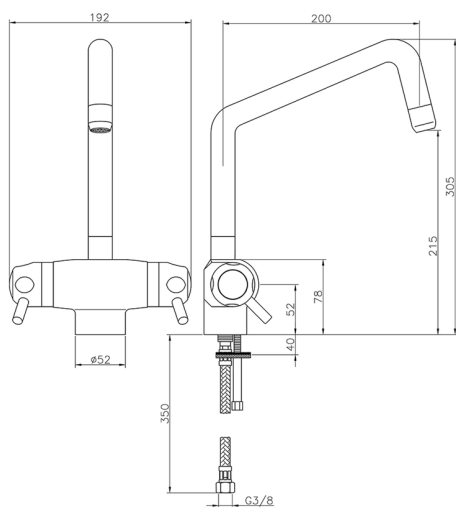

## Thermostatic sink mixer COMMUNITY\_CPT65010

MODEL **CPT65010**

Thermostatic sink mixer, without pop-up waste, G.3/8" stainless steel flexible hose

AVAILABLE FINISHINGS

CHARACTERISTICS

Cartridge Spare Parts **24.02AB.PL**

**12x32 Plus Thermostatic Valve**