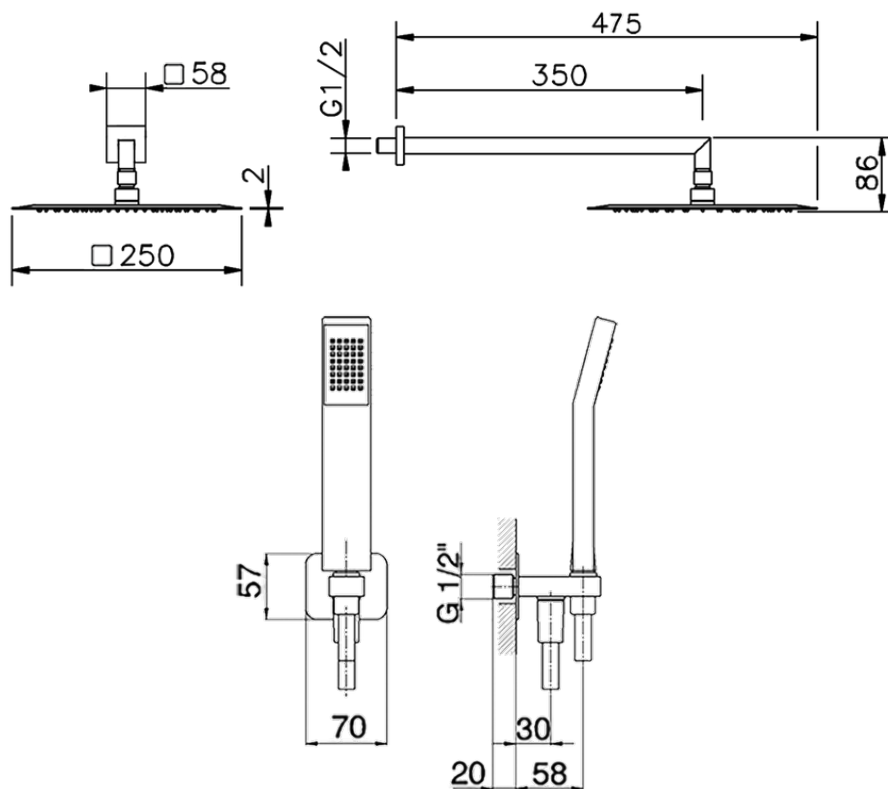

Arm and Shower Set with wall elbow integrated SHOWER_SS0K0050

SS0K0050

<https://en.huberitalia.com/arm-and-shower-set-with-wall-elbow-integrated-shower-ss0k0050>

2024-12-22