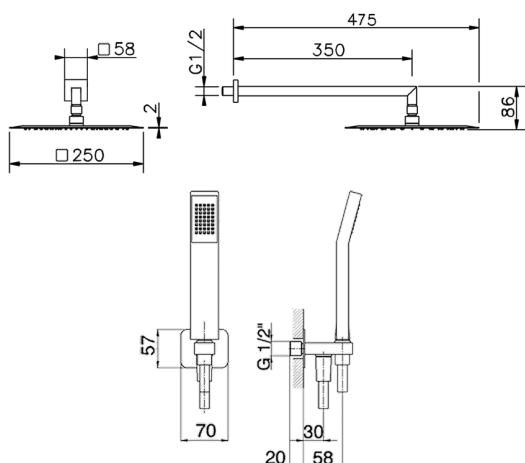

Arm and Shower Set with wall elbow integrated SHOWER_SS0K0050

MODEL **SS0K0050**

Arm and Shower Set with wall elbow integrated, 350 mm shower arm, 250x250 mm INOX square showerhead 2 mm thick, 42x18 mm ABS Quad one spray handshower, 1/2" wall elbow, 150 cm smooth SILVERFLEX Flexible Hose

AVAILABLE FINISHINGS

CHARACTERISTICS

2024-12-22