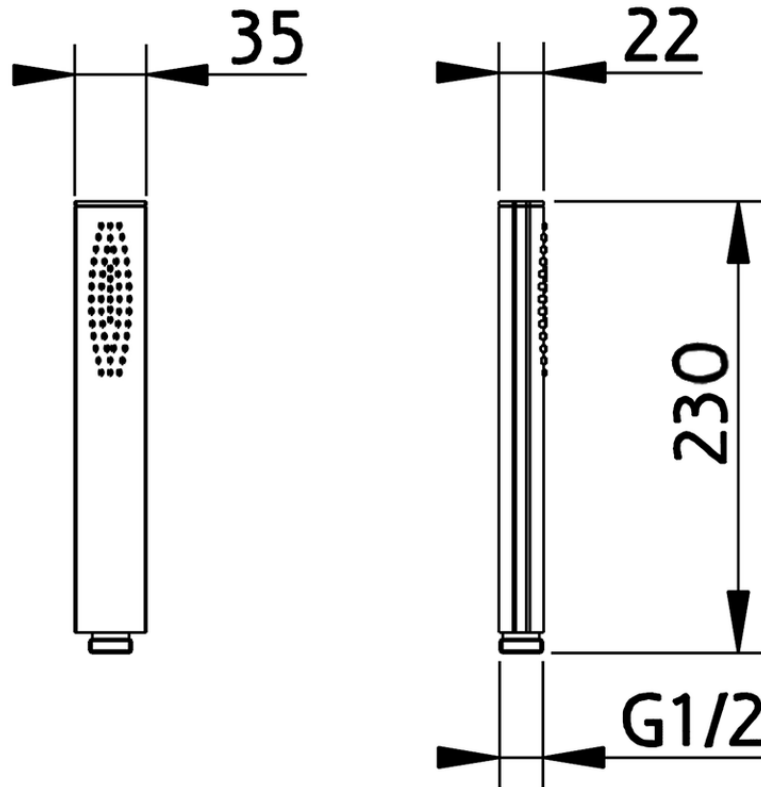

Brass Minimal handshower SHOWER_05.DO.28H.

05.DO.28H.

<https://en.huberitalia.com/brass-minimal-handshower-shower-05-do-28h>

2024-11-23