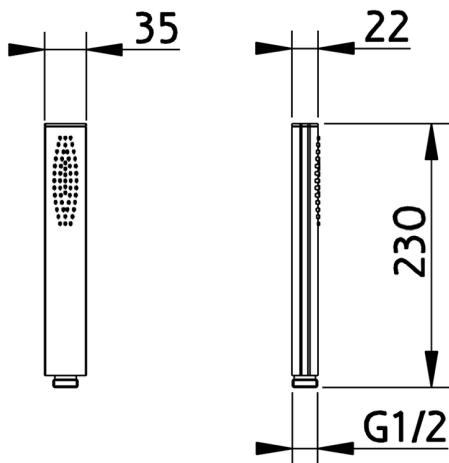

Brass Minimal handshower SHOWER_05.DO.28H.

MODEL **05.DO.28H.**

Brass Minimal handshower, 230x35x22 one spray

AVAILABLE FINISHINGS

CHARACTERISTICS

2024-11-23