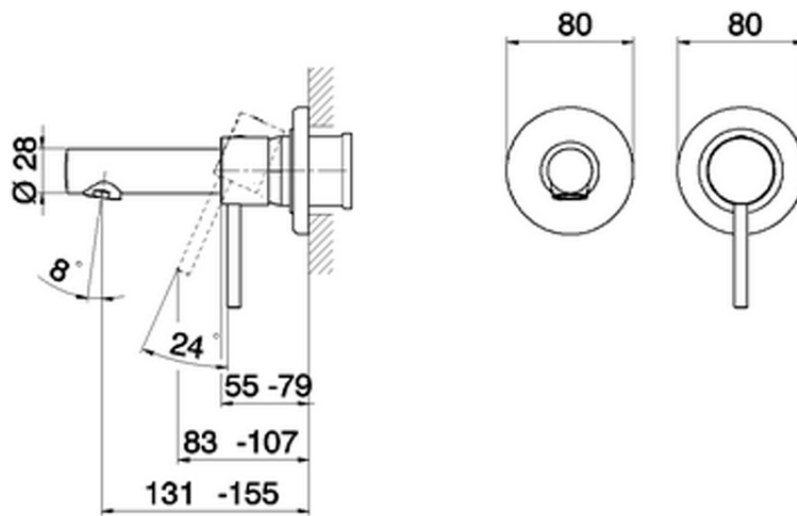

Exposed part for single lever washbasin valve TRATTO EVO_TV005510

TV005510

<https://en.huberitalia.com/exposed-part-for-single-lever-washbasin-valve-tratto-evo-tv005510>

Piastra/Plate/Plaque/Platte/Placa

2-3mm: XX 56-76

10mm: XX 48-68