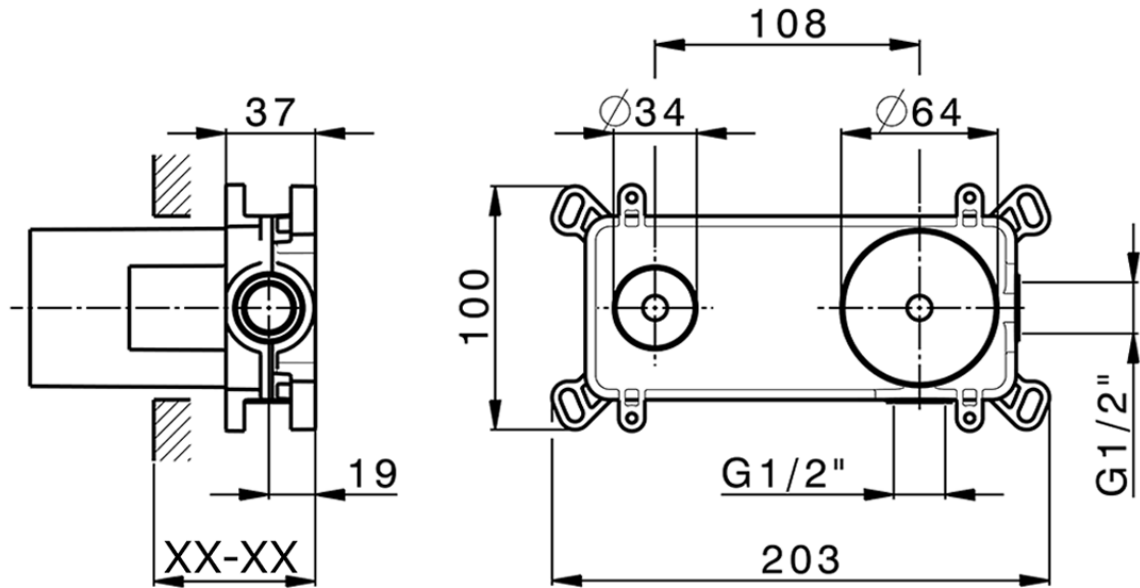

## Exposed part for single lever washbasin valve TRATTO EVO\_TV005510

TV005510

<https://en.huberitalia.com/exposed-part-for-single-lever-washbasin-valve-tratto-evo-tv005510>

Piastra/Plate/Plaque/Platte/Placa

2-3mm: XX 56-76

10mm: XX 48-68