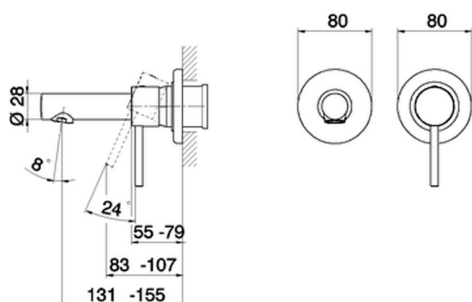

Exposed part for single lever washbasin valve TRATTO EVO_TV005510

MODEL **TV005510**

Exposed part for single lever washbasin valve, without concealed part, spout L.150 mm, for item Easy-Box ZB002450 and art.ZB025510

AVAILABLE FINISHINGS

CHARACTERISTICS

Installation **Concealed**

Required concealed parts **ZB002450**

Concealed single lever washbasin mixer Easy-Box CONCEALED_ZB002450

MODEL **ZB002450**

Concealed single lever washbasin mixer
Easy-Box, with protection guard box, without trim kit

AVAILABLE FINISHINGS

CHARACTERISTICS

Installation	Concealed
Cartridge Spare Parts	ZZ95409000
35 mm Cartridge	
Concealed	1

Piastra/Plate/Plaque/Platte/Placa

2-3mm: XX 56-76

10mm: XX 48-68

DeviaStop

The Huber Devia Stop technology allows to adjust the water flow and to direct it to the selected output point (overhead soaker, hand shower, etc).