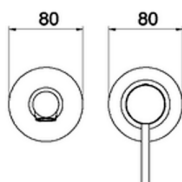

## Exposed part for single lever washbasin valve TRATTO EVO\_TV005510

MODEL **TV005510**

Exposed part for single lever washbasin valve, without concealed part, spout L.150 mm, for item Easy-Box ZB002450 and art.ZB025510

## Concealed single lever washbasin mixer Easy-Box CONCEALED\_ZB002450

MODEL **ZB002450**

Concealed single lever washbasin mixer  
Easy-Box, with protection guard box, without trim kit

AVAILABLE FINISHINGS

CHARACTERISTICS

Installation	<b>Concealed</b>
Cartridge Spare Parts	<b>ZZ95409000</b>
<b>35 mm Cartridge</b>	
Concealed	<b>1</b>

Piastra/Plate/Plaque/Platte/Placa

2-3mm: XX 56-76

10mm: XX 48-68