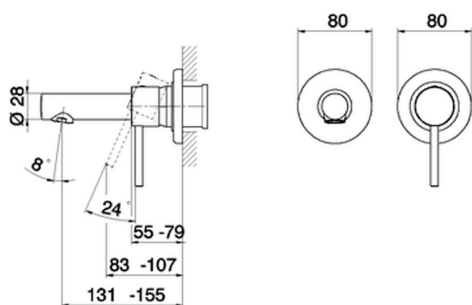

Exposed part for single lever washbasin valve TRATTO EVO_TV005510

MODEL **TV005510**

Exposed part for single lever washbasin valve, without concealed part, spout L.150 mm, for item Easy-Box ZB002450 and art.ZB025510

AVAILABLE FINISHINGS

CHARACTERISTICS

Installation **Concealed**

Required concealed parts **ZB002450**

Concealed single lever washbasin mixer Easy-Box CONCEALED_ZB002450

MODEL **ZB002450**

Concealed single lever washbasin mixer
Easy-Box, with protection guard box, without trim kit

AVAILABLE FINISHINGS

CHARACTERISTICS

Installation	Concealed
Cartridge Spare Parts	ZZ95409000
35 mm Cartridge	
Concealed	1

Piastra/Plate/Plaque/Platte/Placa

2-3mm: XX 56-76

10mm: XX 48-68

DeviaStop

The Huber Devia Stop technology allows to adjust the water flow and to direct it to the selected output point (overhead soaker, hand shower, etc).