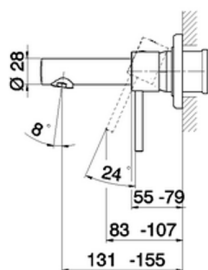

Exposed part for single lever washbasin valve TRATTO EVO_TV005510

MODEL **TV005510**

Exposed part for single lever washbasin valve, without concealed part, spout L.150 mm, for item Easy-Box ZB002450 and art.ZB025510

AVAILABLE FINISHINGS

CHARACTERISTICS

Installation **Concealed**

Required concealed parts **ZB002450**

Concealed single lever washbasin mixer Easy-Box CONCEALED_ZB002450

MODEL **ZB002450**

Concealed single lever washbasin mixer
Easy-Box, with protection guard box, without trim kit

AVAILABLE FINISHINGS

CHARACTERISTICS

Installation	Concealed
Cartridge Spare Parts	ZZ95409000
35 mm Cartridge	
Concealed	1

Piastra/Plate/Plaque/Platte/Placa

2-3mm: XX 56-76

10mm: XX 48-68

DeviaStop

The Huber Devia Stop technology allows to adjust the water flow and to direct it to the selected output point (overhead soaker, hand shower, etc).