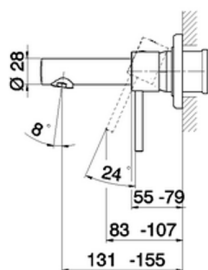

Exposed part for single lever washbasin valve TRATTO EVO_TV005510

MODEL **TV005510**

Exposed part for single lever washbasin valve, without concealed part, spout L.150 mm, for item Easy-Box ZB002450 and art.ZB025510

AVAILABLE FINISHINGS

CHARACTERISTICS

Installation **Concealed**

Required concealed parts **ZB002450**