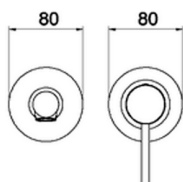

Exposed part for single lever washbasin valve TRATTO EVO_TV005510

MODEL **TV005510**

Exposed part for single lever washbasin valve, without concealed part, spout L.150 mm, for item Easy-Box ZB002450 and art.ZB025510

AVAILABLE FINISHINGS

CHARACTERISTICS

Installation **Concealed**

Required concealed parts **ZB002450**

Concealed single lever washbasin mixer Easy-Box CONCEALED_ZB002450

MODEL **ZB002450**

Concealed single lever washbasin mixer
Easy-Box, with protection guard box, without trim kit

AVAILABLE FINISHINGS

CHARACTERISTICS

Installation	Concealed
Cartridge Spare Parts	ZZ95409000
35 mm Cartridge	
Concealed	1

Piastra/Plate/Plaque/Platte/Placa

2-3mm: XX 56-76

10mm: XX 48-68

DeviaStop

The Huber Devia Stop technology allows to adjust the water flow and to direct it to the selected output point (overhead soaker, hand shower, etc).