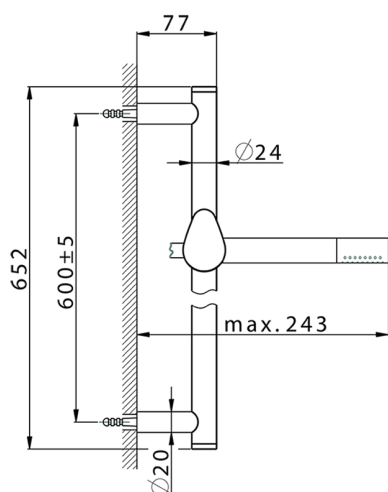

CHARACTERISTICS

2024-12-19