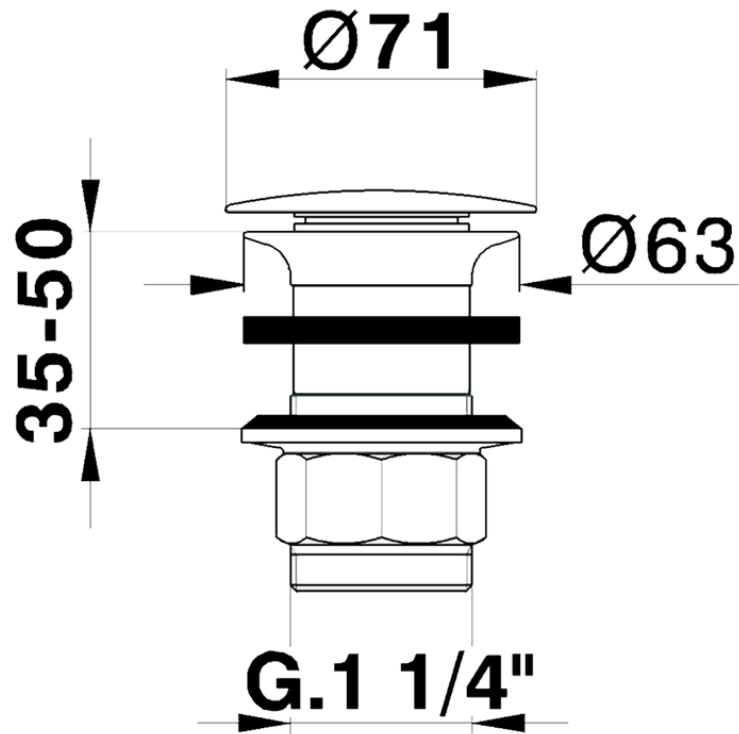

1"1/4 waste for basin mixer COMPONENTS_ZB001613

ZB001613

<https://en.huberitalia.com/11-4-waste-for-basin-mixer-components-zb001613>

2024-12-19