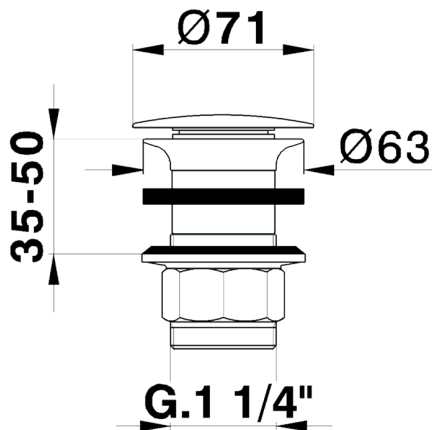

## 1"1/4 waste for basin mixer COMPONENTS\_ZB001613

MODEL **ZB001613**

1"1/4 waste for basin mixer, always open, for bath drain system without overflow, for thickness max 80 mm