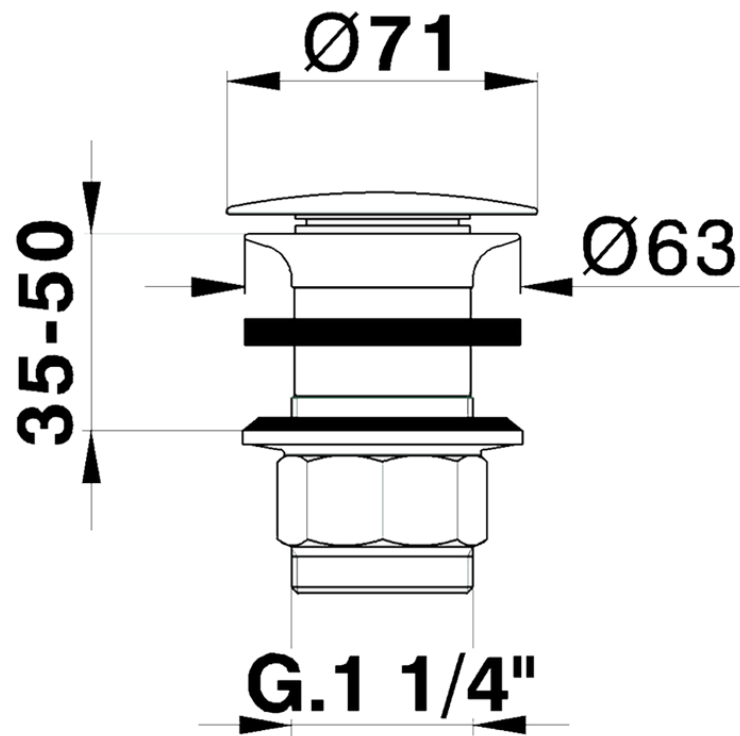

## 1"1/4 waste for basin mixer COMPONENTS\_ZB001613

ZB001613

<https://en.huberitalia.com/11-4-waste-for-basin-mixer-components-zb001613>

2024-12-18