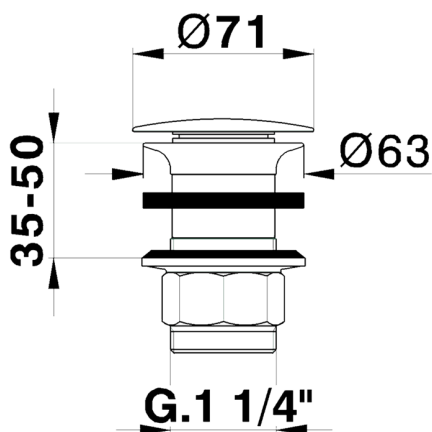

1"1/4 waste for basin mixer COMPONENTS_ZB001613

MODEL **ZB001613**

1"1/4 waste for basin mixer, always open, for bath drain system without overflow, for thickness max 80 mm

AVAILABLE FINISHINGS

-  **21** 21 Chrome
-  **2B** 2B Polished Nickel
-  **2F** 2F Brushed Nickel
-  **2P** 2P Rose Gold
-  **2Q** 2Q Black Titanium
-  **40** 40 Matt Black
-  **4Q** 4Q Matt White
-  **24** 24 Gold
-  **27** 27 Old Bronze