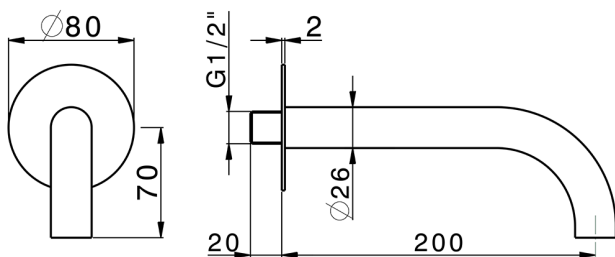

CHARACTERISTICS