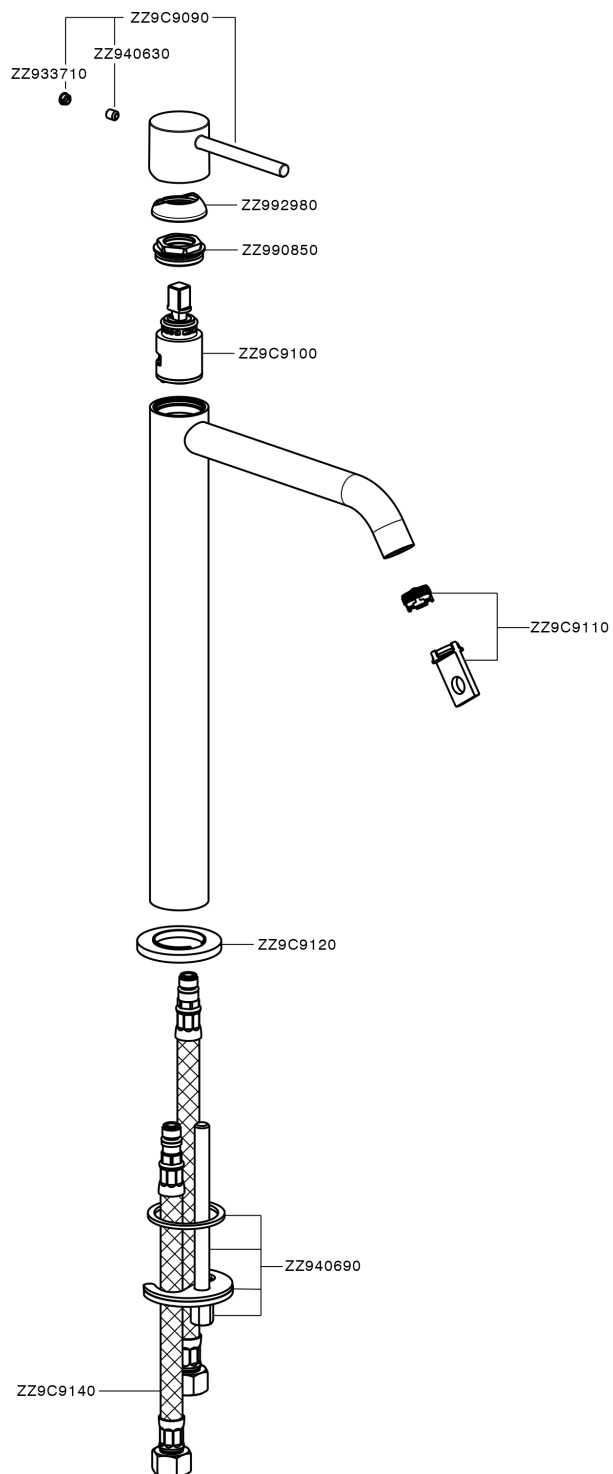

Single lever tall basin mixer M32_MT004544

MT004544

<https://en.huberitalia.com/single-lever-tall-basin-mixer-m32-mt004544>

2024-11-21