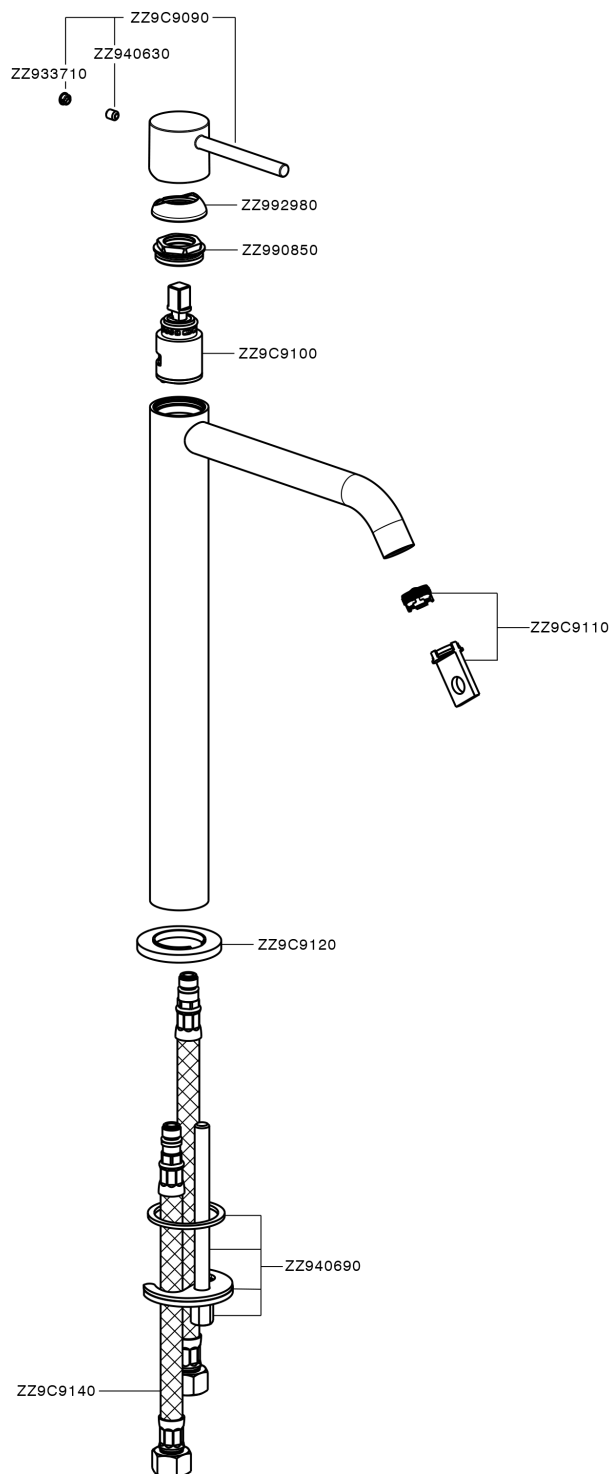

Single lever tall basin mixer M32_MT004544

MODEL **MT004544**

Single lever tall basin mixer, without automatic pop-up waste, G.3/8" stainless steel flexible hose

AVAILABLE FINISHINGS

-  **21** 21 Chrome
-  **26** 26 Old Copper
-  **2F** 2F Brushed Nickel
-  **2W** 2W Brushed Gold
-  **40** 40 Matt Black
-  **4Q** 4Q Matt White

CHARACTERISTICS

Cartridge Spare Parts **ZZ96550000**

25 mm Cartridge

Single lever tall basin mixer M32_MT004544

MT004544

<https://en.huberitalia.com/single-lever-tall-basin-mixer-m32-mt004544>

2024-11-21