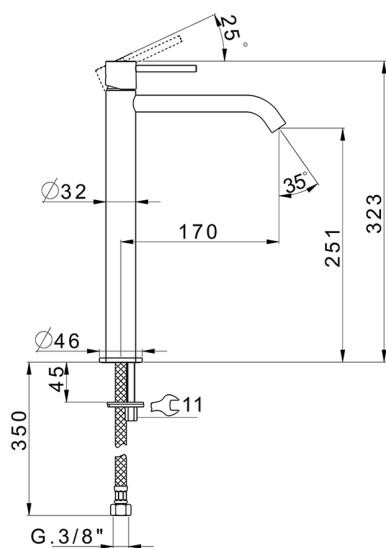

Single lever tall basin mixer M32_MT004544

MODEL **MT004544**

Single lever tall basin mixer, without automatic pop-up waste, G.3/8" stainless steel flexible hose

AVAILABLE FINISHINGS

-  **21** 21 Chrome
-  **26** 26 Old Copper
-  **2F** 2F Brushed Nickel
-  **2W** 2W Brushed Gold
-  **40** 40 Matt Black
-  **4Q** 4Q Matt White

CHARACTERISTICS

Cartridge Spare Parts **ZZ96550000**

25 mm Cartridge

Single lever tall basin mixer M32_MT004544

MT004544

<https://en.huberitalia.com/single-lever-tall-basin-mixer-m32-mt004544>

2024-11-21