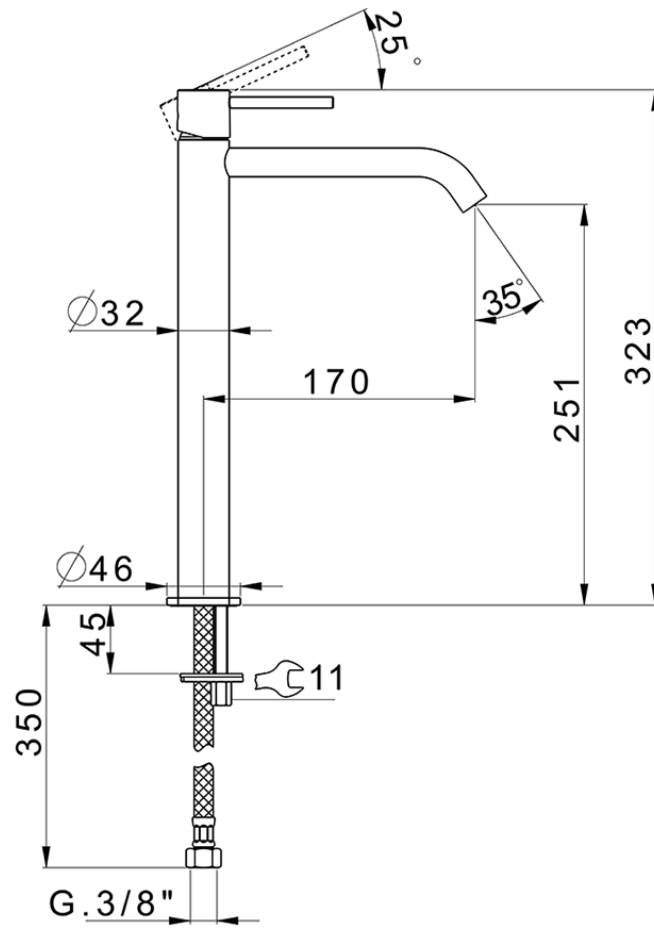

## Single lever tall basin mixer M32\_MT004544

MT004544

<https://en.huberitalia.com/single-lever-tall-basin-mixer-m32-mt004544>

2024-11-22