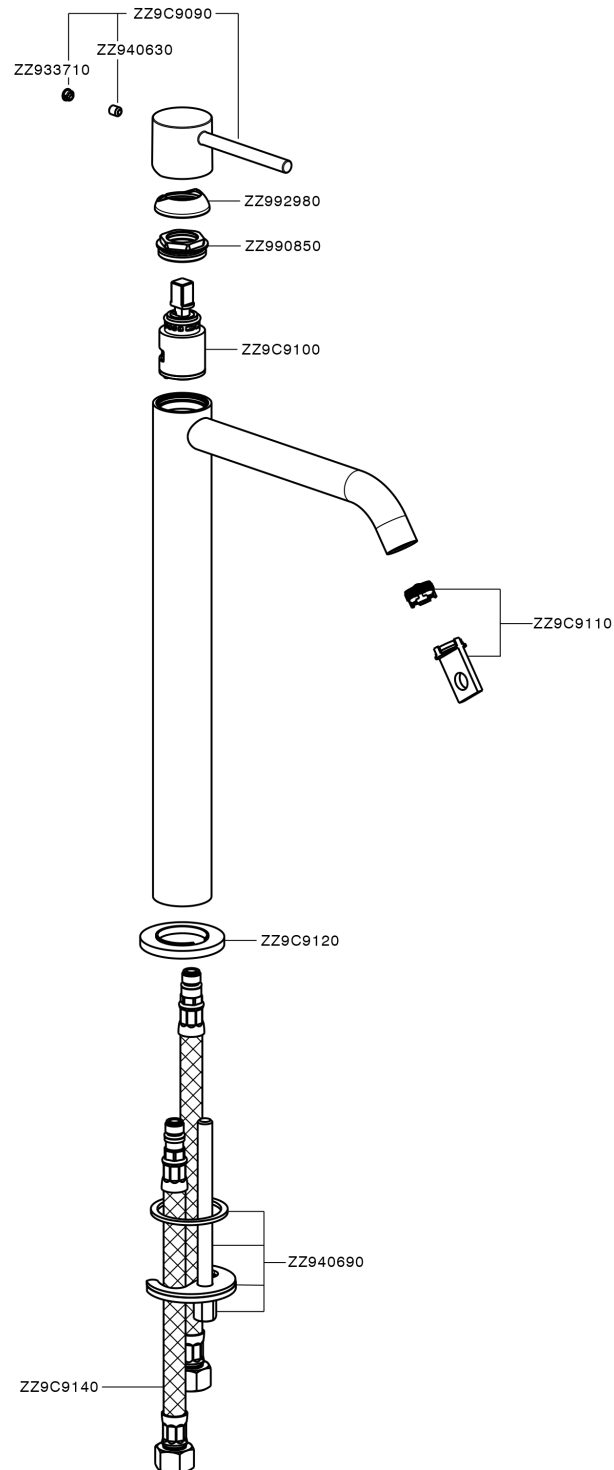

Single lever tall basin mixer M32_MT004544

MT004544

<https://en.huberitalia.com/single-lever-tall-basin-mixer-m32-mt004544>

2024-11-22