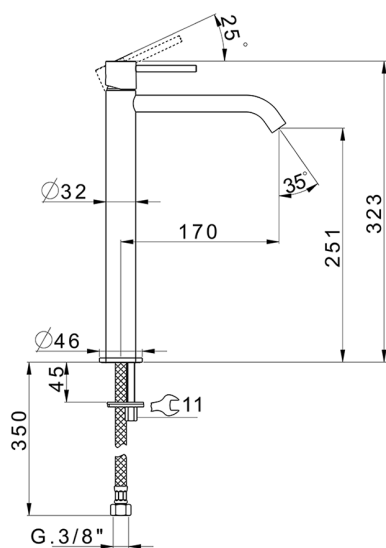

Single lever tall basin mixer M32_MT004544

MODEL **MT004544**

Single lever tall basin mixer, without automatic pop-up waste, G.3/8" stainless steel flexible hose

AVAILABLE FINISHINGS

-  **21** 21 Chrome
-  **26** 26 Old Copper
-  **2F** 2F Brushed Nickel
-  **2W** 2W Brushed Gold
-  **40** 40 Matt Black
-  **4Q** 4Q Matt White

CHARACTERISTICS

Cartridge Spare Parts **ZZ96550000**

25 mm Cartridge

Single lever tall basin mixer M32_MT004544

MT004544

<https://en.huberitalia.com/single-lever-tall-basin-mixer-m32-mt004544>

2024-11-22