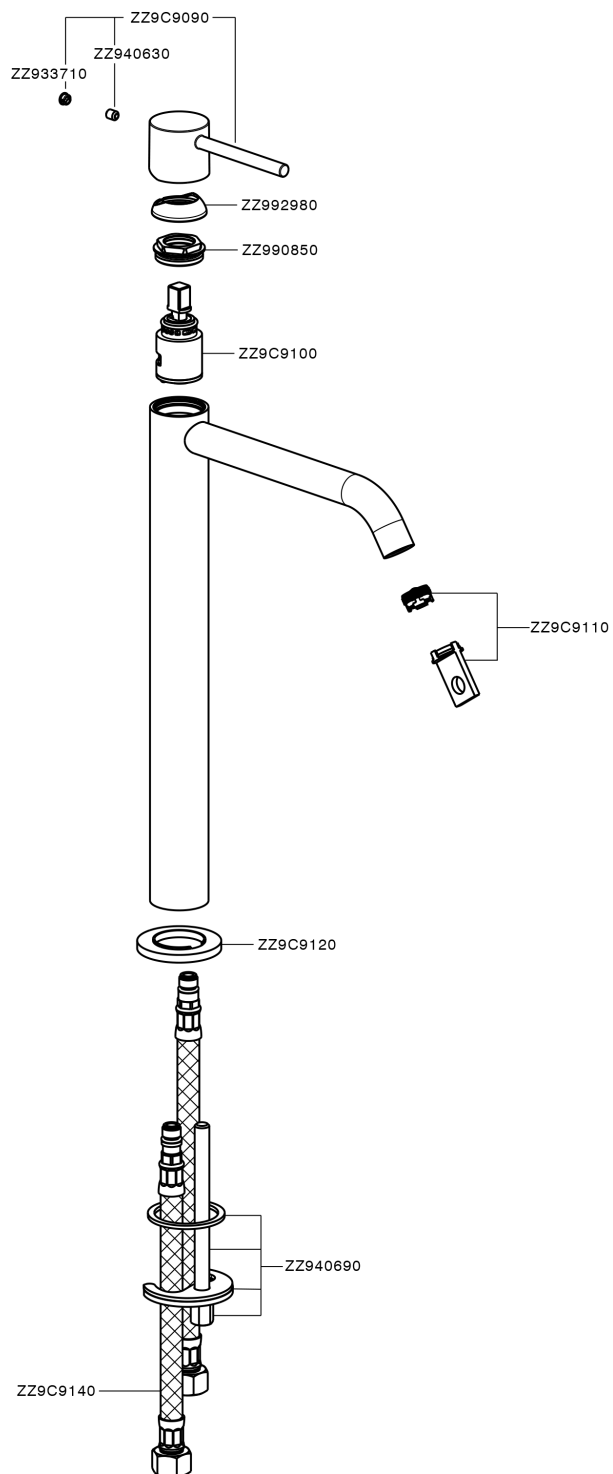

Single lever tall basin mixer M32_MT004544

MODEL **MT004544**

Single lever tall basin mixer, without automatic pop-up waste, G.3/8" stainless steel flexible hose

AVAILABLE FINISHINGS

-  **21** 21 Chrome
-  **26** 26 Old Copper
-  **2F** 2F Brushed Nickel
-  **2W** 2W Brushed Gold
-  **40** 40 Matt Black
-  **4Q** 4Q Matt White

CHARACTERISTICS

Cartridge Spare Parts **ZZ96550000**

25 mm Cartridge

Single lever tall basin mixer M32_MT004544

MT004544

<https://en.huberitalia.com/single-lever-tall-basin-mixer-m32-mt004544>

2024-11-22