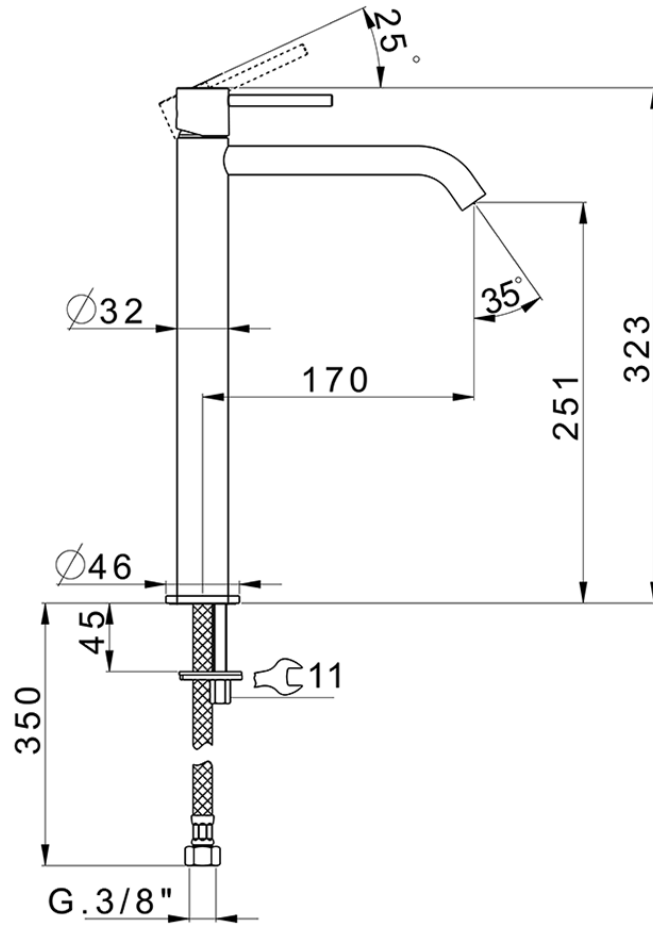

Single lever tall basin mixer M32_MT004544

MT004544

<https://en.huberitalia.com/single-lever-tall-basin-mixer-m32-mt004544>

2024-11-23