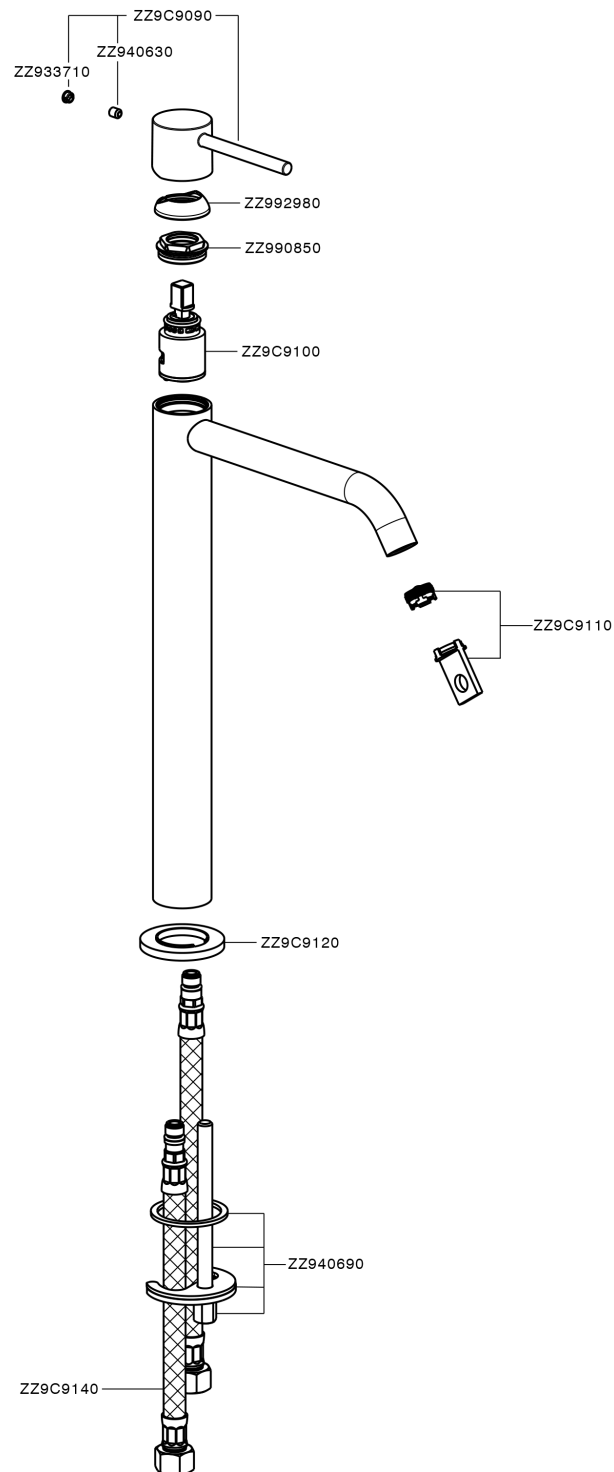

## Single lever tall basin mixer M32\_MT004544

MT004544

<https://en.huberitalia.com/single-lever-tall-basin-mixer-m32-mt004544>

2024-11-23