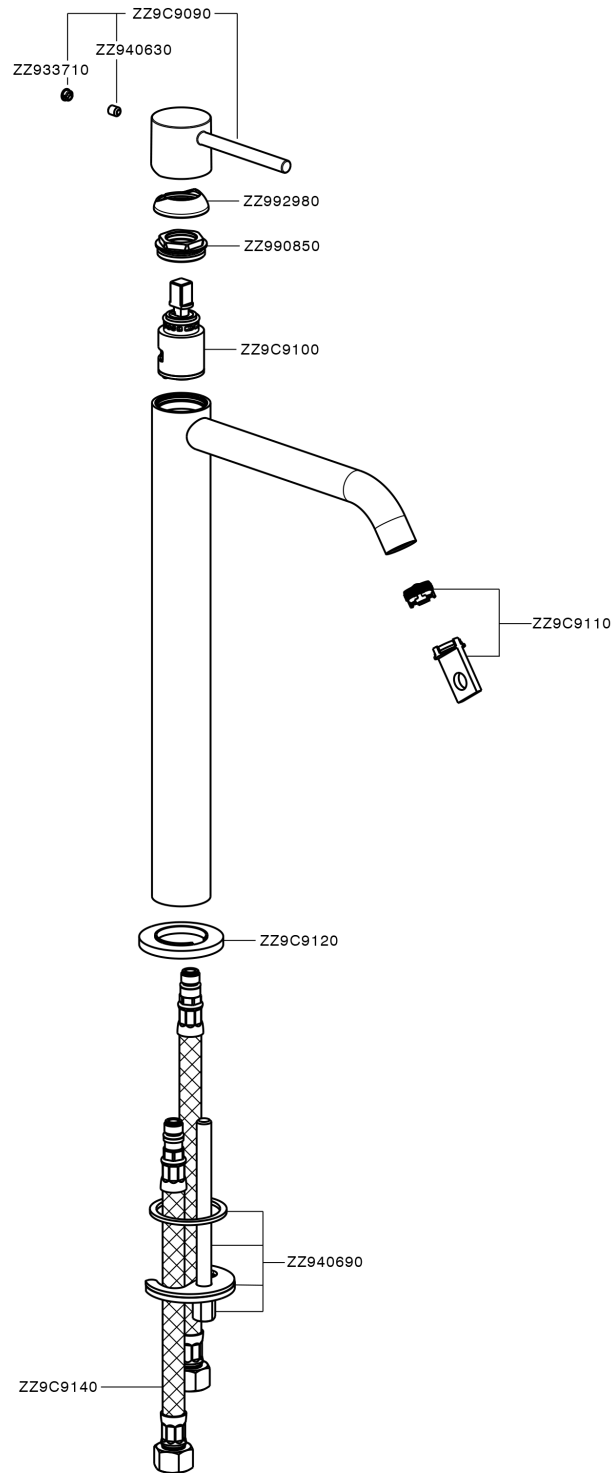

Single lever tall basin mixer M32_MT004544

MT004544

<https://en.huberitalia.com/single-lever-tall-basin-mixer-m32-mt004544>

2024-11-23