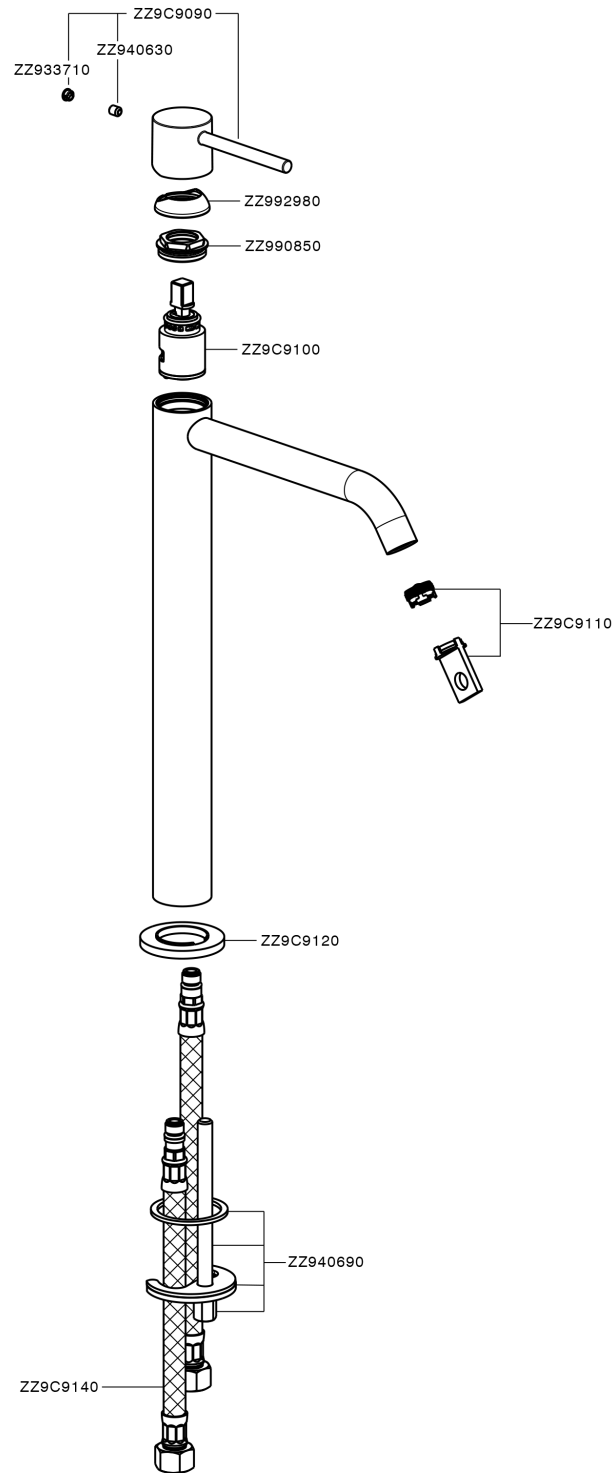

Single lever tall basin mixer M32_MT004544

MODEL **MT004544**

Single lever tall basin mixer, without automatic pop-up waste, G.3/8" stainless steel flexible hose

AVAILABLE FINISHINGS

-  **21** 21 Chrome
-  **26** 26 Old Copper
-  **2F** 2F Brushed Nickel
-  **2W** 2W Brushed Gold
-  **40** 40 Matt Black
-  **4Q** 4Q Matt White

CHARACTERISTICS

Cartridge Spare Parts **ZZ96550000**

25 mm Cartridge

Single lever tall basin mixer M32_MT004544

MT004544

<https://en.huberitalia.com/single-lever-tall-basin-mixer-m32-mt004544>

2024-11-23