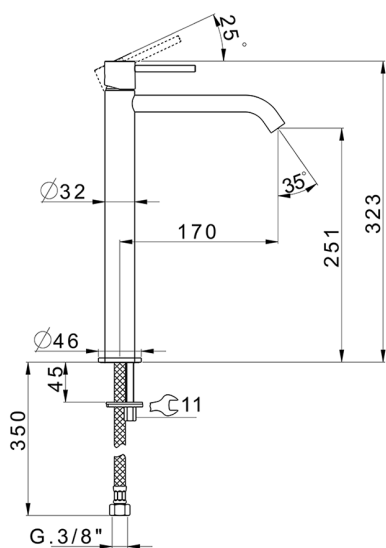

Single lever tall basin mixer M32_MT004544

MODEL **MT004544**

Single lever tall basin mixer, without automatic pop-up waste, G.3/8" stainless steel flexible hose

AVAILABLE FINISHINGS

-  **21** 21 Chrome
-  **26** 26 Old Copper
-  **2F** 2F Brushed Nickel
-  **2W** 2W Brushed Gold
-  **40** 40 Matt Black
-  **4Q** 4Q Matt White

CHARACTERISTICS

Cartridge Spare Parts **ZZ96550000**

25 mm Cartridge

Single lever tall basin mixer M32_MT004544

MT004544

<https://en.huberitalia.com/single-lever-tall-basin-mixer-m32-mt004544>

2024-11-23