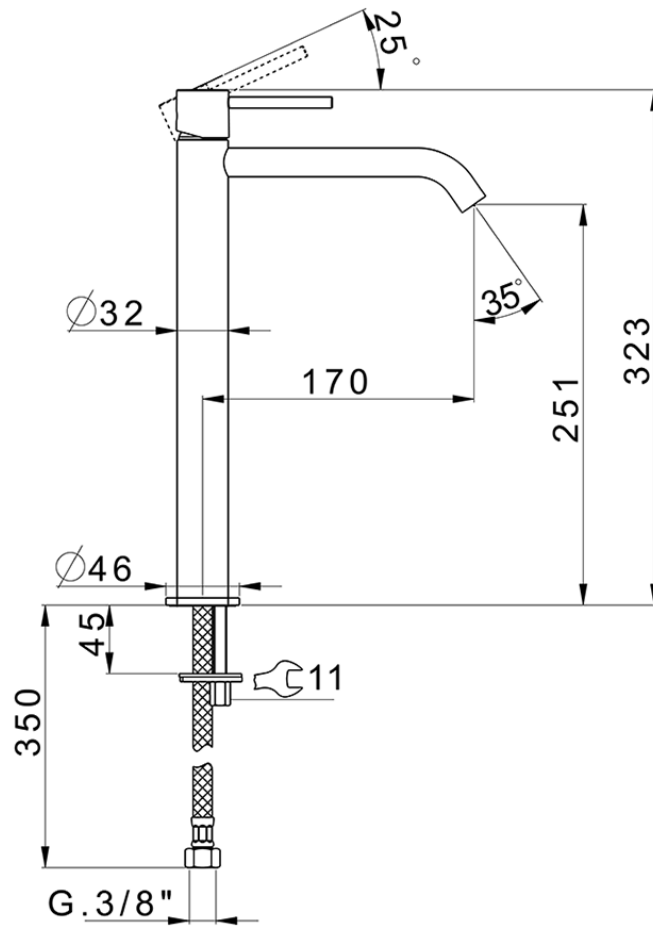

## Single lever tall basin mixer M32\_MT004544

MT004544

<https://en.huberitalia.com/single-lever-tall-basin-mixer-m32-mt004544>

2024-11-22