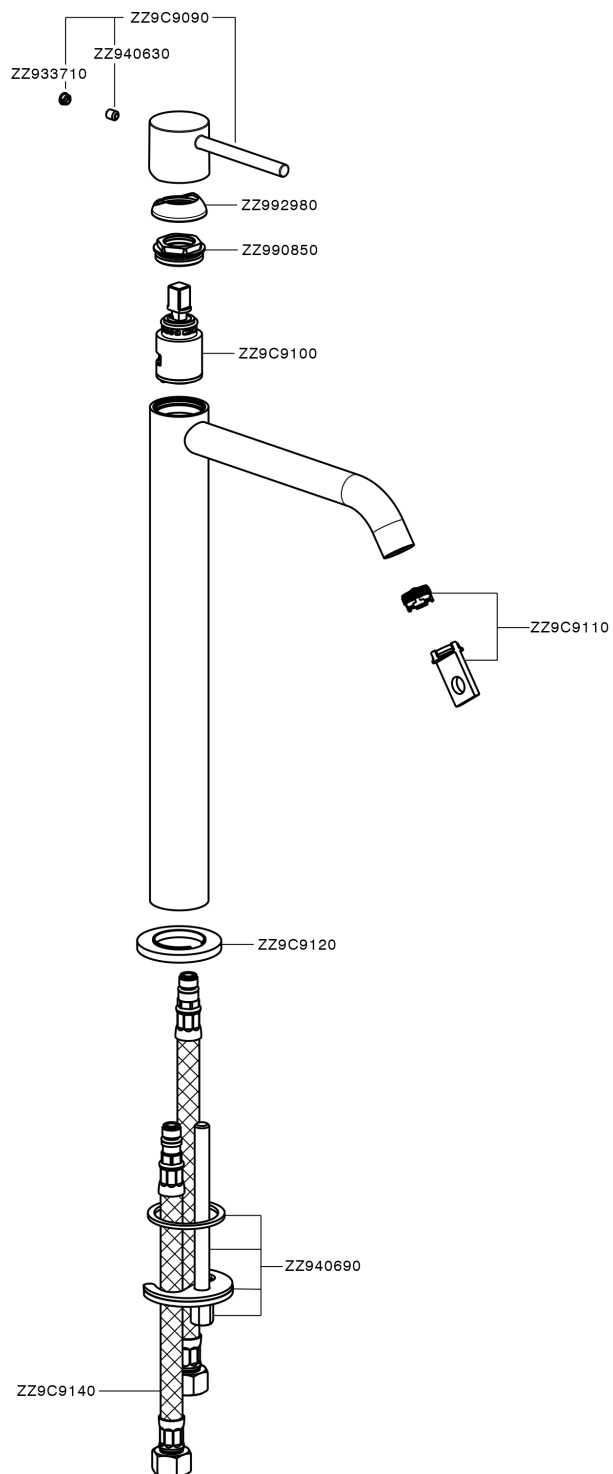

Single lever tall basin mixer M32_MT004544

MT004544

<https://en.huberitalia.com/single-lever-tall-basin-mixer-m32-mt004544>

2024-11-25