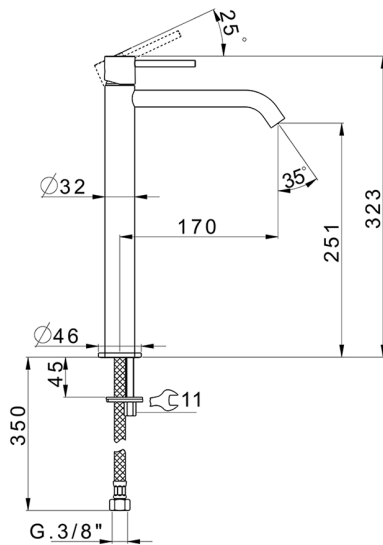

## Single lever tall basin mixer M32\_MT004544

MODEL **MT004544**

Single lever tall basin mixer, without automatic pop-up waste, G.3/8" stainless steel flexible hose

### CHARACTERISTICS

Cartridge Spare Parts **ZZ96550000**

**25 mm Cartridge**