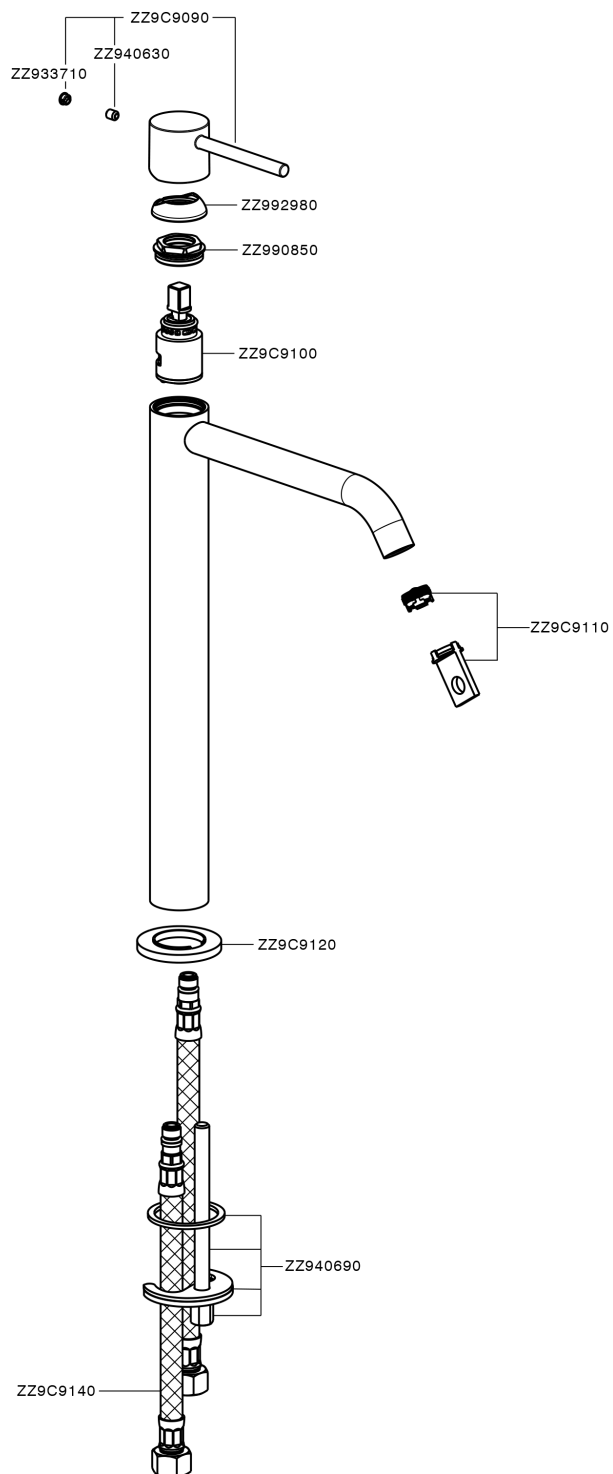

Single lever tall basin mixer M32_MT004544

MT004544

<https://en.huberitalia.com/single-lever-tall-basin-mixer-m32-mt004544>

2024-11-23