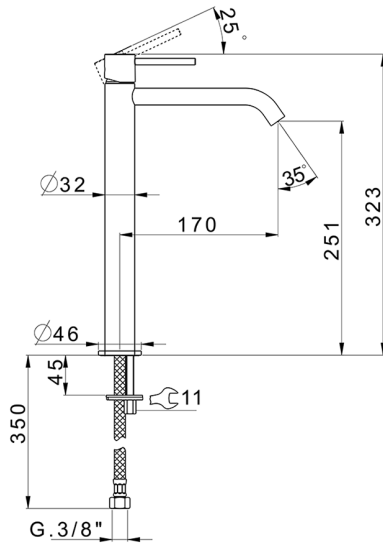

Single lever tall basin mixer M32_MT004544

MODEL **MT004544**

Single lever tall basin mixer, without automatic pop-up waste, G.3/8" stainless steel flexible hose

AVAILABLE FINISHINGS

-  **21** 21 Chrome
-  **26** 26 Old Copper
-  **2F** 2F Brushed Nickel
-  **2W** 2W Brushed Gold
-  **40** 40 Matt Black
-  **4Q** 4Q Matt White

CHARACTERISTICS

Cartridge Spare Parts **ZZ96550000**

25 mm Cartridge

Single lever tall basin mixer M32_MT004544

MT004544

<https://en.huberitalia.com/single-lever-tall-basin-mixer-m32-mt004544>

2024-11-23