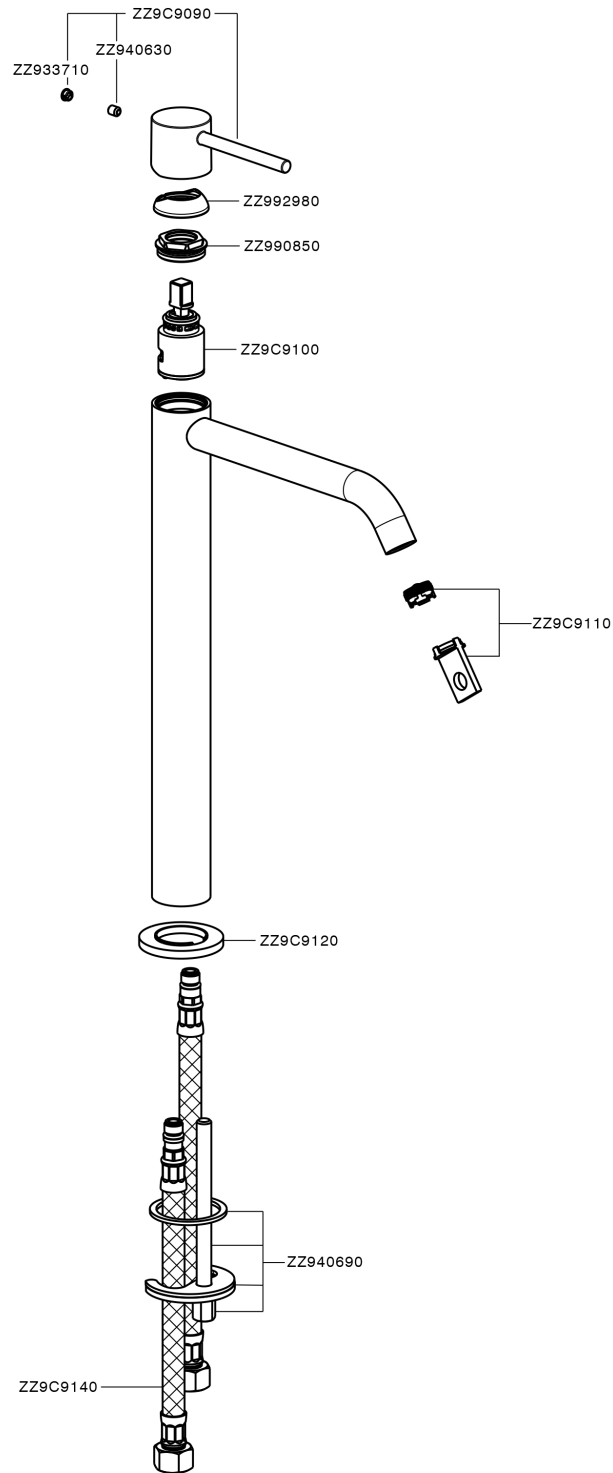

Single lever tall basin mixer M32_MT004544

MODEL **MT004544**

Single lever tall basin mixer, without automatic pop-up waste, G.3/8" stainless steel flexible hose

AVAILABLE FINISHINGS

-  **21** 21 Chrome
-  **26** 26 Old Copper
-  **2F** 2F Brushed Nickel
-  **2W** 2W Brushed Gold
-  **40** 40 Matt Black
-  **4Q** 4Q Matt White

CHARACTERISTICS

Cartridge Spare Parts **ZZ96550000**

25 mm Cartridge

Single lever tall basin mixer M32_MT004544

MT004544

<https://en.huberitalia.com/single-lever-tall-basin-mixer-m32-mt004544>

2024-11-23