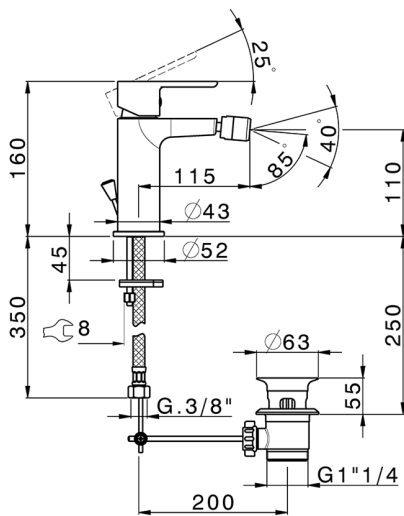

Single lever bidet mixer

MODEL **ZR000554**

Single lever bidet mixer, with 1" 1/4 automatic pop-up waste, G.3/8" stainless steel flexible hoses

AVAILABLE FINISHINGS

CHARACTERISTICS

Cartridge Spare Parts **ZZ99750000**

35 mm Cartridge

2026-05-26