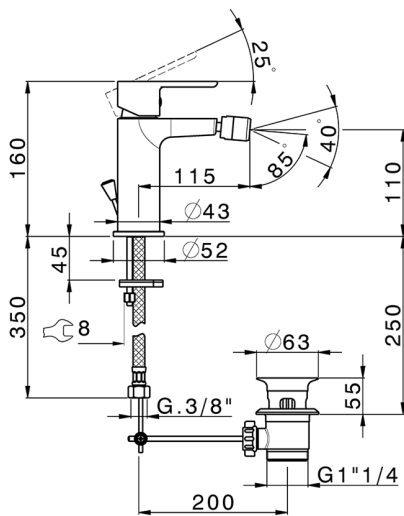

Single lever bidet mixer

MODEL **ZR000554**

Single lever bidet mixer, with 1" 1/4 automatic pop-up waste, G.3/8" stainless steel flexible hoses

AVAILABLE FINISHINGS

CHARACTERISTICS

Cartridge Spare Parts **ZZ99750000**

35 mm Cartridge

2026-06-26