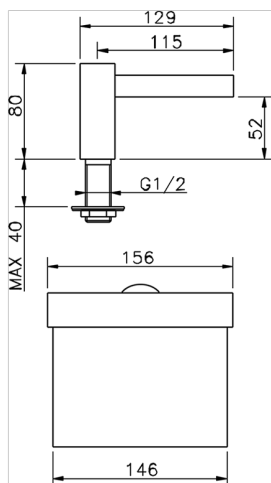

Spout COMPONENTS_ZB002620

MODEL **ZB002620**

Spout,cascade spray,1/2" M connection,L.115 mm

AVAILABLE FINISHINGS

-  **21** 21 Chrome
-  **2B** 2B Polished Nickel
-  **2F** 2F Brushed Nickel
-  **2Q** 2Q Black Titanium
-  **40** 40 Matt Black
-  **4Q** 4Q Matt White