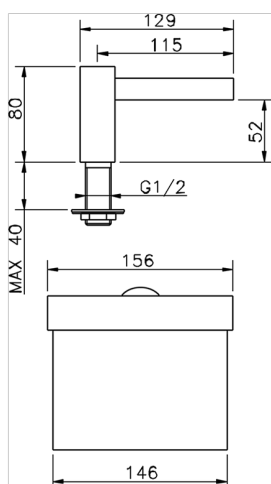

Spout COMPONENTS_ZB002620

MODEL **ZB002620**

Spout,cascade spray,1/2" M connection,L.115 mm

AVAILABLE FINISHINGS

-  **21** 21 Chrome
-  **2B** 2B Polished Nickel
-  **2F** 2F Brushed Nickel
-  **2Q** 2Q Black Titanium
-  **40** 40 Matt Black
-  **4Q** 4Q Matt White