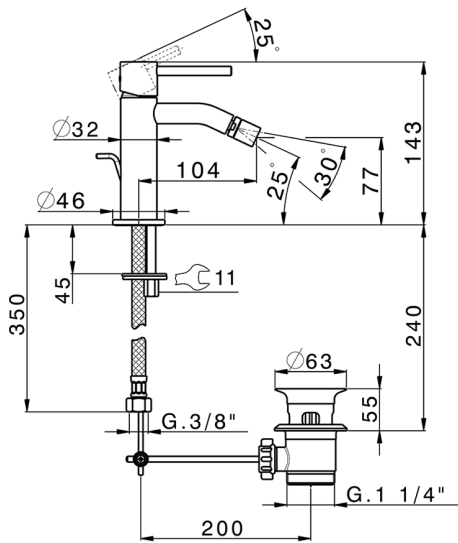

Single lever bidet mixer M32_MT000554

MODEL **MT000554**

Single lever bidet mixer, with 1"1/4 automatic pop up waste, G.3/8" stainless steel flexible hoses

AVAILABLE FINISHINGS

-  **21** 21 Chrome
-  **26** 26 Old Copper
-  **2F** 2F Brushed Nickel
-  **2W** 2W Brushed Gold
-  **40** 40 Matt Black
-  **4Q** 4Q Matt White

CHARACTERISTICS

Cartridge Spare Parts **ZZ96550000**

25 mm Cartridge

2025-01-05