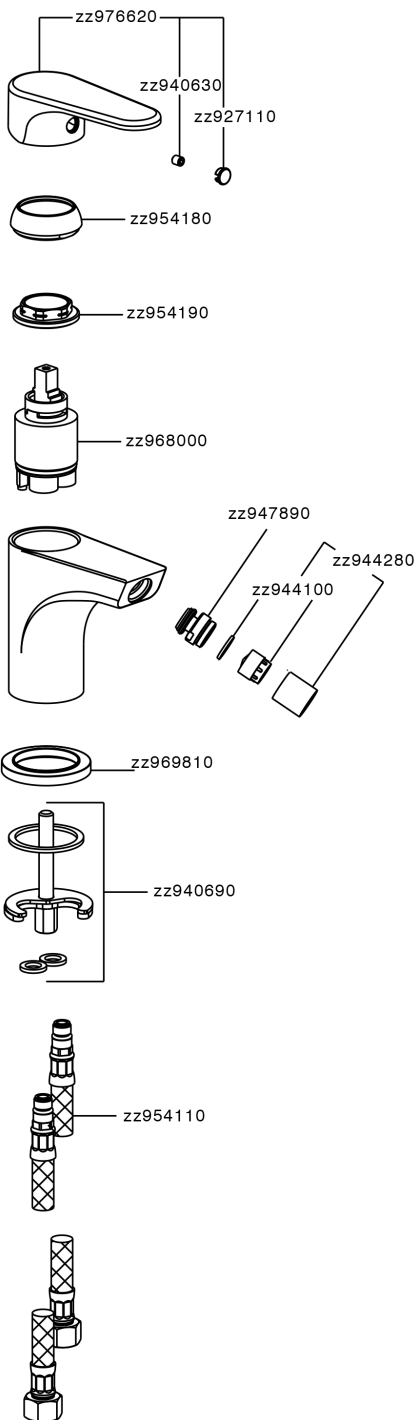

Single lever bidet mixer Energy Save H3_AH000565

MODEL **AH000565**

Single lever bidet mixer Energy Save, without pop-up waste, G.3/8" stainless steel flexible hoses

AVAILABLE FINISHINGS

-  **21** 21 Chrome
-  **2F** 2F Brushed Nickel
-  **40** 40 Matt Black

CHARACTERISTICS

Cartridge Spare Parts **ZZ96800000**

35 mm Cartridge

DeviaStop

The Huber Devia Stop technology allows to adjust the water flow and to direct it to the selected output point (overhead soaker, hand shower, etc).

EnergySave

Thanks to the EnergySave device, only cold water will be drawn if the lever is operated in the central position, so that the water heater will not be engaged and no hot water wasted, leading to considerable savings in energy and costs. The temperature can be adjusted by rotating the lever to the left, until the desired temperature is reached.

Single lever bidet mixer Energy Save H3_AH000565

AH000565

<https://en.huberitalia.com/single-lever-bidet-mixer-energy-save-h3-ah000565>

2026-06-27