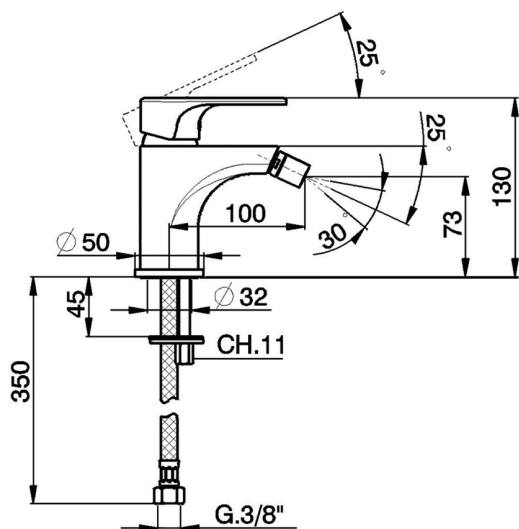

## Single lever bidet mixer Energy Save H3\_AH000565

MODEL **AH000565**

Single lever bidet mixer Energy Save, without pop-up waste, G.3/8" stainless steel flexible hoses

### CHARACTERISTICS

Cartridge Spare Parts **ZZ96800000**

**35 mm Cartridge**

#### DeviaStop

The Huber Devia Stop technology allows to adjust the water flow and to direct it to the selected output point (overhead soaker, hand shower, etc).