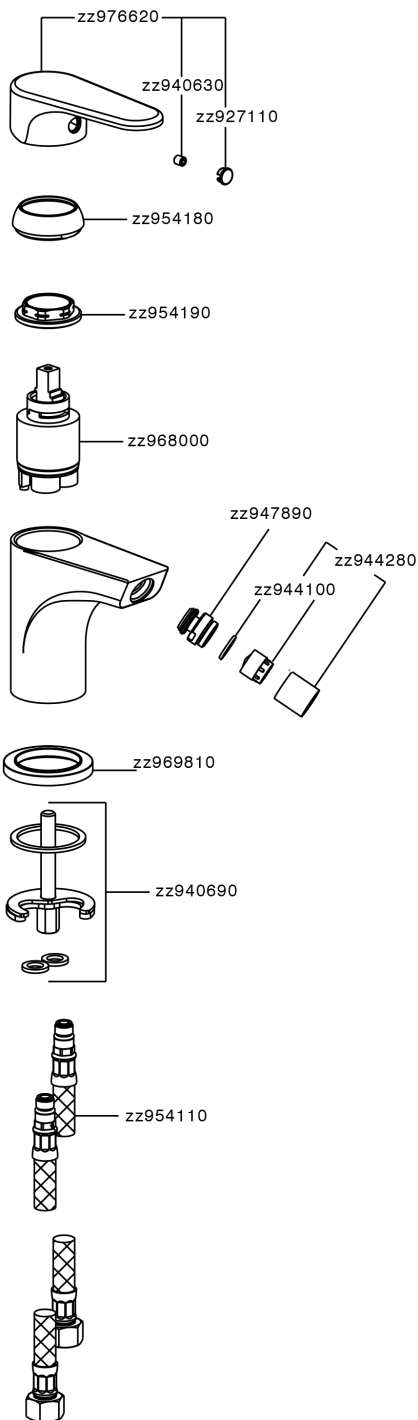

Single lever bidet mixer Energy Save H3_AH000565

AH000565

<https://en.huberitalia.com/single-lever-bidet-mixer-energy-save-h3-ah000565>

2026-05-15