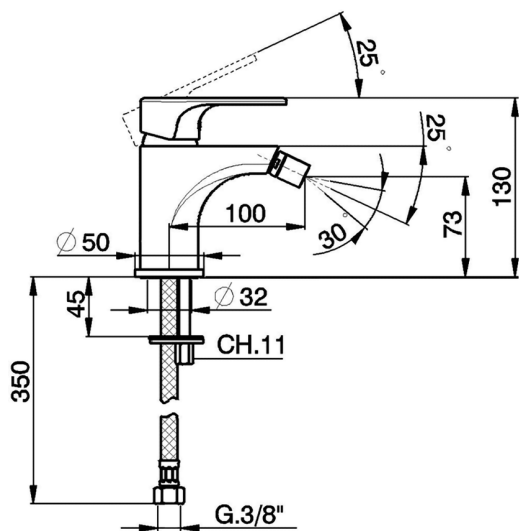

Single lever bidet mixer Energy Save H3_AH000565

MODEL **AH000565**

Single lever bidet mixer Energy Save, without pop-up waste, G.3/8" stainless steel flexible hoses

AVAILABLE FINISHINGS

-  **21** 21 Chrome
-  **2F** 2F Brushed Nickel
-  **40** 40 Matt Black

CHARACTERISTICS

Cartridge Spare Parts **ZZ96800000**

35 mm Cartridge

DeviaStop

The Huber Devia Stop technology allows to adjust the water flow and to direct it to the selected output point (overhead soaker, hand shower, etc).

EnergySave

Thanks to the EnergySave device, only cold water will be drawn if the lever is operated in the central position, so that the water heater will not be engaged and no hot water wasted, leading to considerable savings in energy and costs. The temperature can be adjusted by rotating the lever to the left, until the desired temperature is reached.