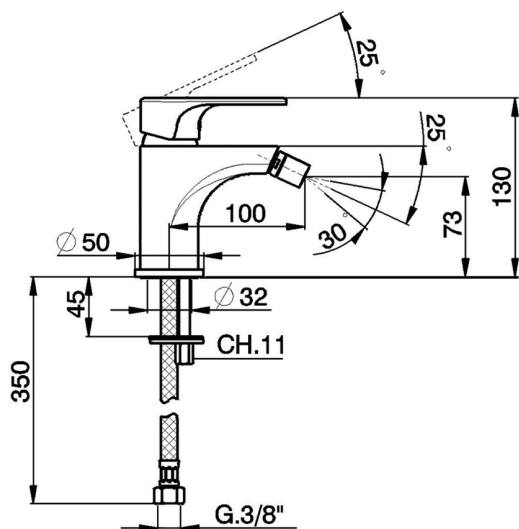

Single lever bidet mixer Energy Save H3_AH000565

MODEL **AH000565**

Single lever bidet mixer Energy Save, without pop-up waste, G.3/8" stainless steel flexible hoses

AVAILABLE FINISHINGS

-  **21** 21 Chrome
-  **2F** 2F Brushed Nickel
-  **40** 40 Matt Black

CHARACTERISTICS

Cartridge Spare Parts **ZZ96800000**

35 mm Cartridge

DeviaStop

The Huber Devia Stop technology allows to adjust the water flow and to direct it to the selected output point (overhead soaker, hand shower, etc).

EnergySave

Thanks to the EnergySave device, only cold water will be drawn if the lever is operated in the central position, so that the water heater will not be engaged and no hot water wasted, leading to considerable savings in energy and costs. The temperature can be adjusted by rotating the lever to the left, until the desired temperature is reached.