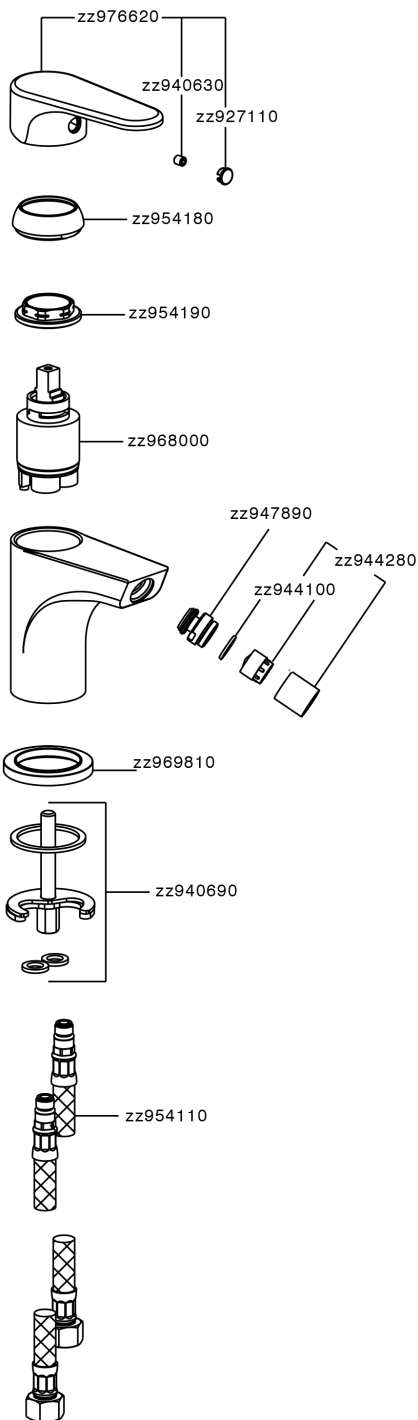

Single lever bidet mixer Energy Save H3_AH000565

MODEL **AH000565**

Single lever bidet mixer Energy Save, without pop-up waste, G.3/8" stainless steel flexible hoses

AVAILABLE FINISHINGS

- 
21 21 Chrome
- 
2F 2F Brushed Nickel
- 
40 40 Matt Black

CHARACTERISTICS

Cartridge Spare Parts **ZZ96800000**

35 mm Cartridge

DeviaStop

The Huber Devia Stop technology allows to adjust the water flow and to direct it to the selected output point (overhead soaker, hand shower, etc).

EnergySave

Thanks to the EnergySave device, only cold water will be drawn if the lever is operated in the central position, so that the water heater will not be engaged and no hot water wasted, leading to considerable savings in energy and costs. The temperature can be adjusted by rotating the lever to the left, until the desired temperature is reached.

Single lever bidet mixer Energy Save H3_AH000565

AH000565

<https://en.huberitalia.com/single-lever-bidet-mixer-energy-save-h3-ah000565>

2026-04-06