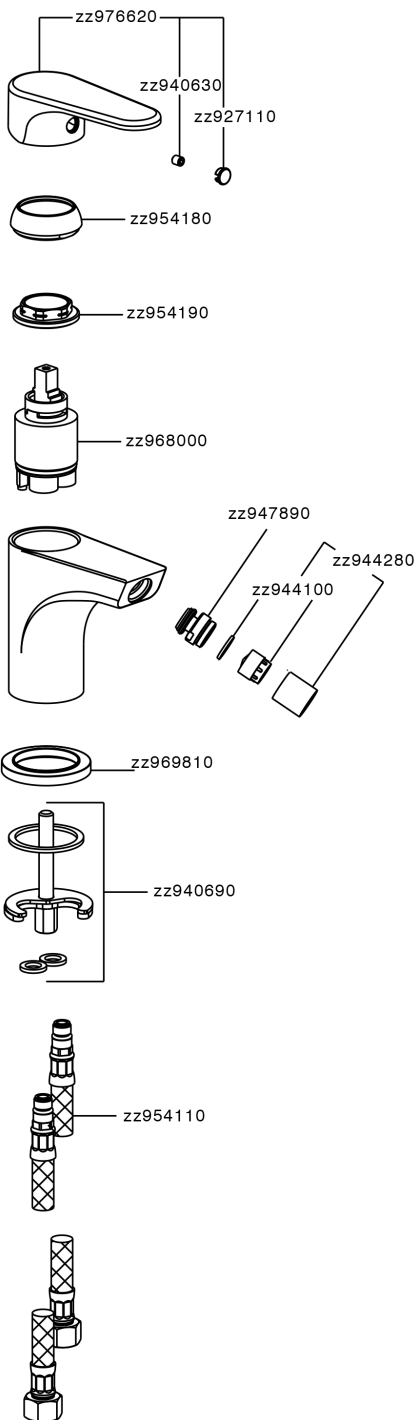

Single lever bidet mixer Energy Save H3_AH000565

MODEL **AH000565**

Single lever bidet mixer Energy Save, without pop-up waste, G.3/8" stainless steel flexible hoses

AVAILABLE FINISHINGS

- 
21 21 Chrome
- 
2F 2F Brushed Nickel
- 
40 40 Matt Black

CHARACTERISTICS

Cartridge Spare Parts **ZZ96800000**

35 mm Cartridge

DeviaStop

The Huber Devia Stop technology allows to adjust the water flow and to direct it to the selected output point (overhead soaker, hand shower, etc).

EnergySave

Thanks to the EnergySave device, only cold water will be drawn if the lever is operated in the central position, so that the water heater will not be engaged and no hot water wasted, leading to considerable savings in energy and costs. The temperature can be adjusted by rotating the lever to the left, until the desired temperature is reached.

Single lever bidet mixer Energy Save H3_AH000565

AH000565

<https://en.huberitalia.com/single-lever-bidet-mixer-energy-save-h3-ah000565>

2026-06-13