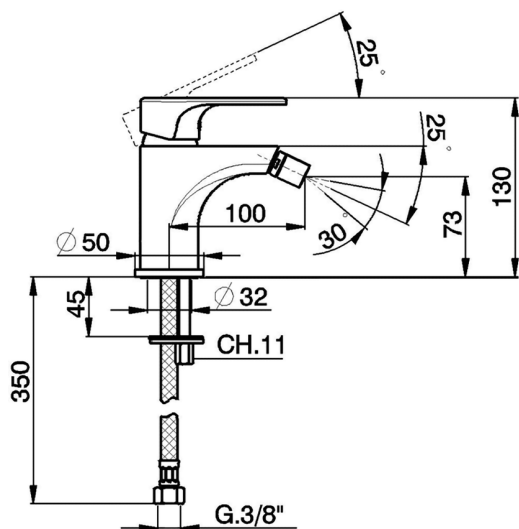

Single lever bidet mixer Energy Save H3_AH000565

MODEL **AH000565**

Single lever bidet mixer Energy Save, without pop-up waste, G.3/8" stainless steel flexible hoses

AVAILABLE FINISHINGS

- 
21 21 Chrome
- 
2F 2F Brushed Nickel
- 
40 40 Matt Black

CHARACTERISTICS

Cartridge Spare Parts **ZZ96800000**

35 mm Cartridge

DeviaStop

The Huber Devia Stop technology allows to adjust the water flow and to direct it to the selected output point (overhead soaker, hand shower, etc).

EnergySave

Thanks to the EnergySave device, only cold water will be drawn if the lever is operated in the central position, so that the water heater will not be engaged and no hot water wasted, leading to considerable savings in energy and costs. The temperature can be adjusted by rotating the lever to the left, until the desired temperature is reached.