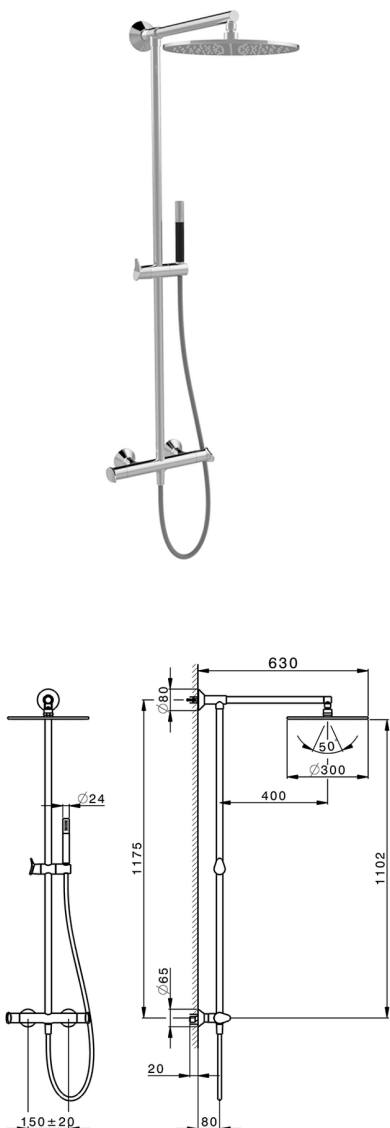

2-function Thermostatic shower set COLUMNS_HCC78020

MODEL **HCC78020**

2-function Thermostatic shower set, 2-outlet devia stop, not adjustable column, sliding brass handshower holder, Brass D.24mm minimalistic one spray handshower, 300 mm Brass Round shower head, 150 cm smooth SUPREME flexible hose

AVAILABLE FINISHINGS

-  **21** 21 Chrome
-  **40** 40 Matt Black
-  **4Q** 4Q Matt White
-  **6T** 6T Chrome/Matt Black

CHARACTERISTICS

Cartridge Spare Parts **ZZ96551000**

TMX 25 Thermostatic Valve

DeviaStop

The Huber Devia Stop technology allows to adjust the water flow and to direct it to the selected output point (overhead soaker, hand shower, etc).

SafeTouch

The Huber SafeTouch system maintains the mixer body cool to the touch during operation.